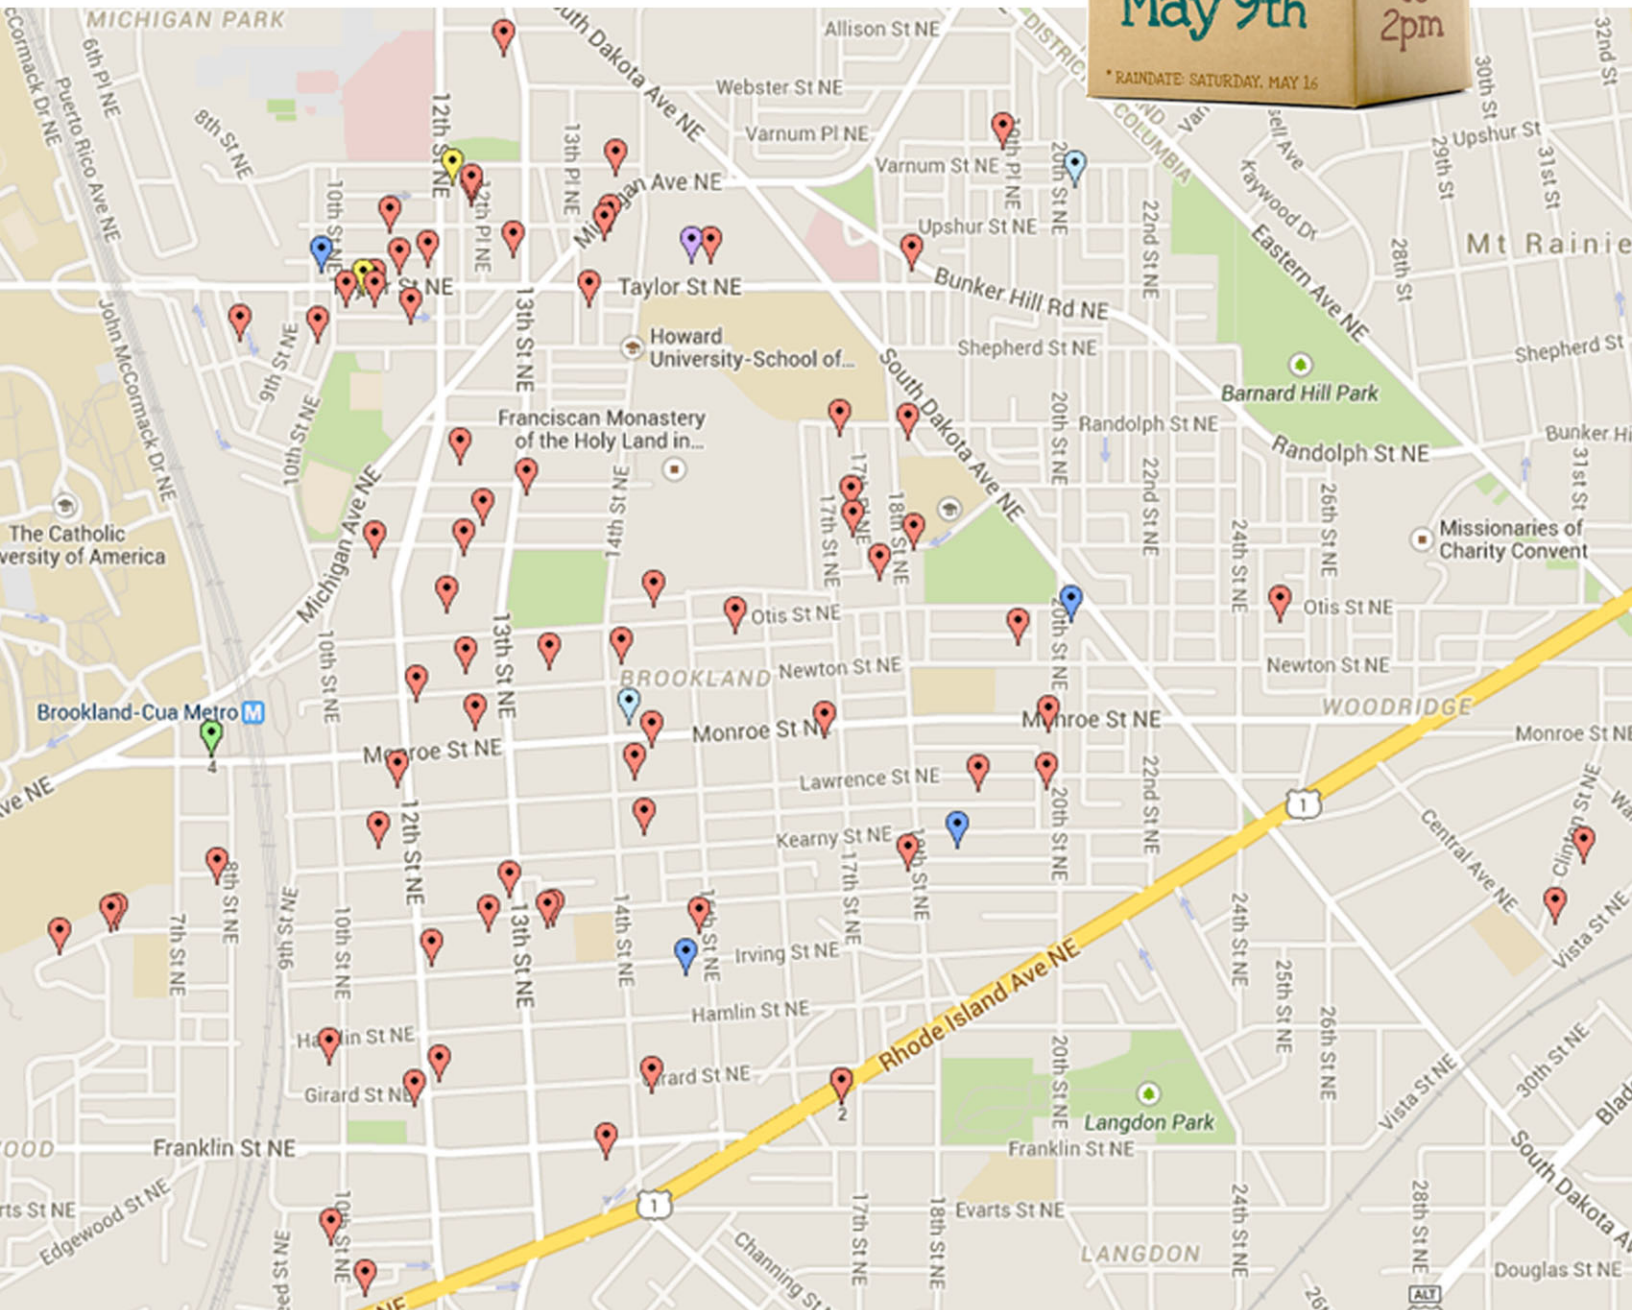

Great Brookland Yard Sale Day!

The Eighth Annual
Great Brookland Yard Sale!

Brought to you by:

The Brookland Neighborhood Civic Association

www.BrooklandCivic.org

Your Brookland Real Estate Resource
202.243.7777 | www.menkitegroup.com

Proud supporters of
The Great Brookland Yard Sale