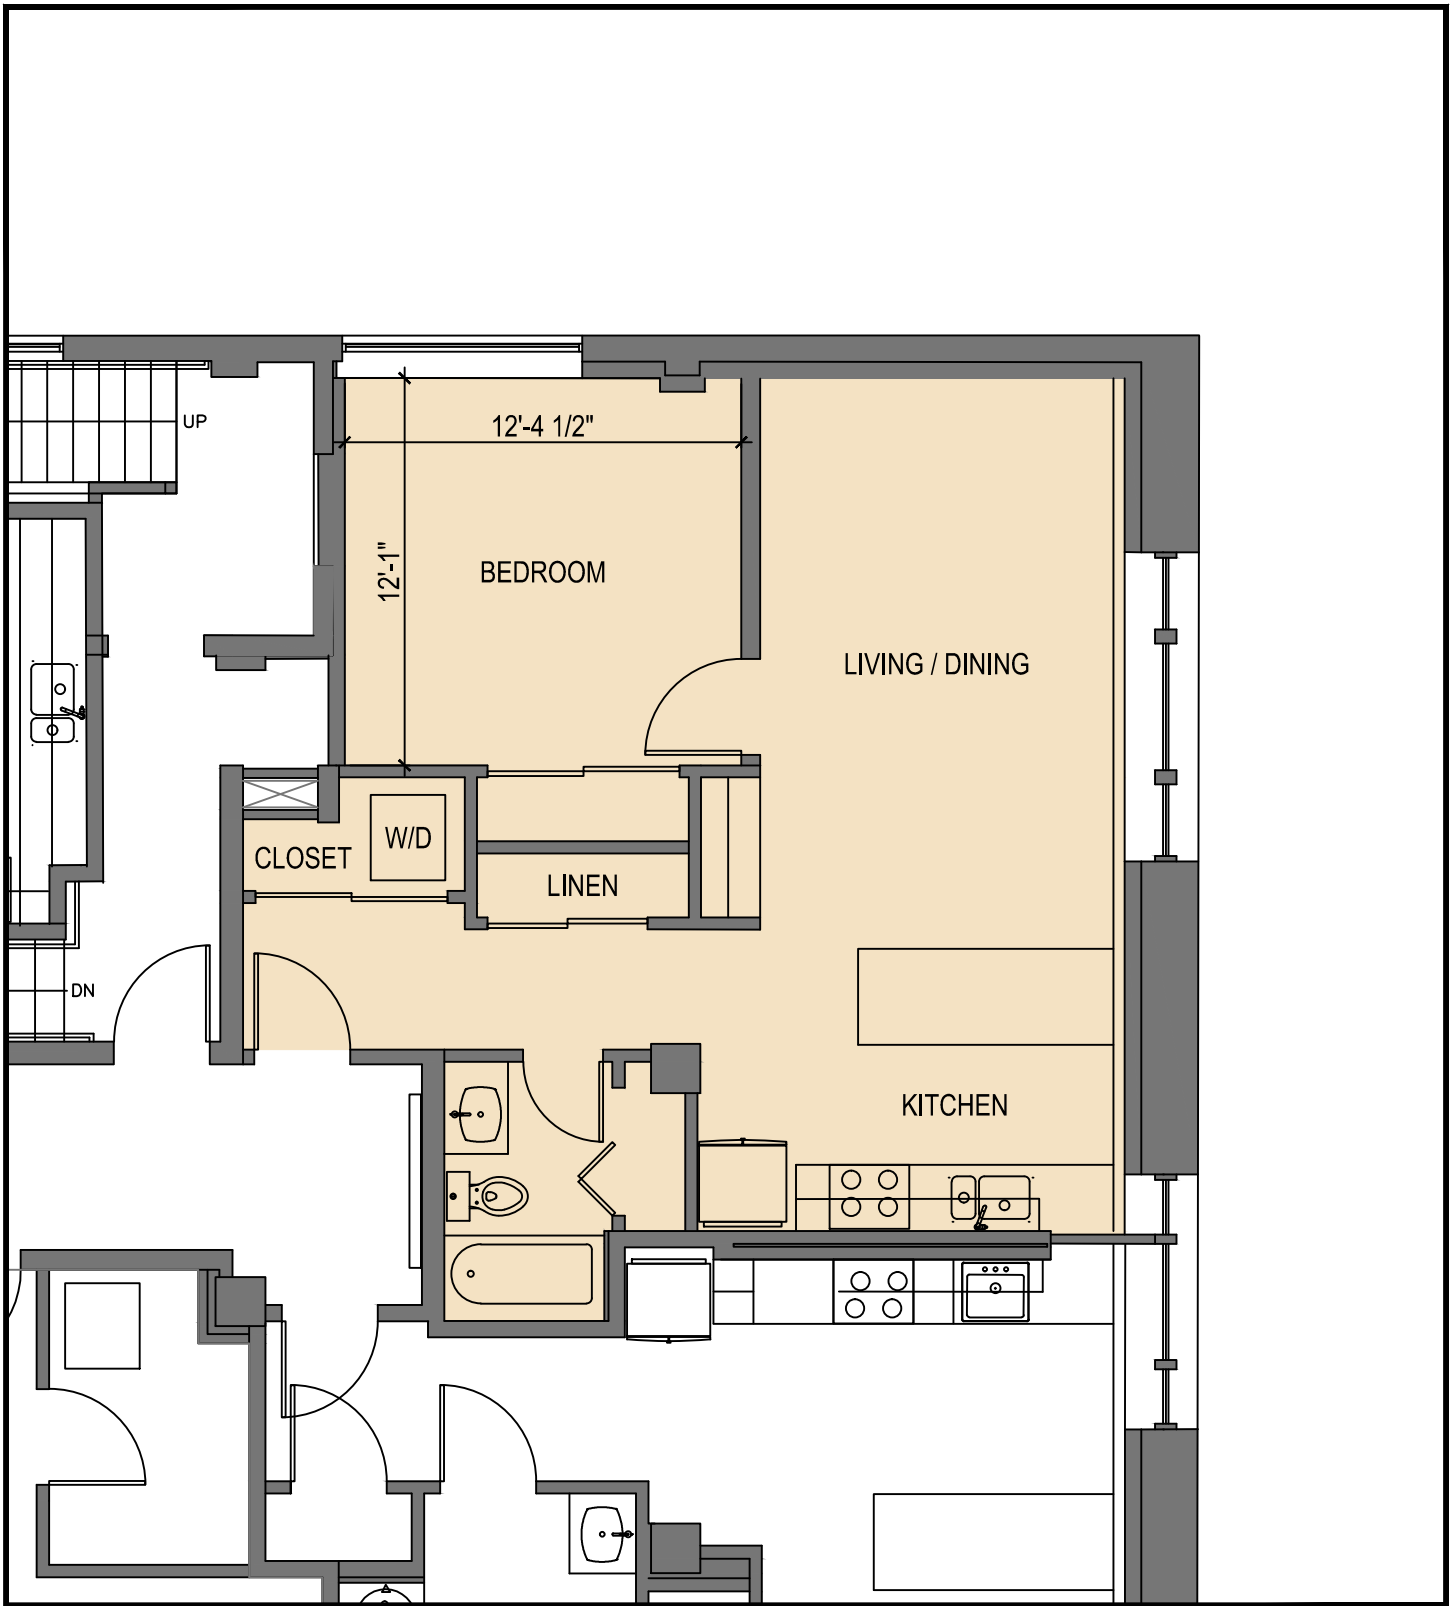

UNIT KEY PLANS

4TH FLOOR

3RD FLOOR

UNIT KEY PLANS

**UNIT 101**  
**2 BEDROOMS / 1 BATH**  
**773 SF**  
 SCALE: 1/4" = 1'-0"  
 ALL DIMENSIONS ARE APPROXIMATE

**UNIT 102**  
**STUDIO ALCOVE / 1 BATH**  
**667 SF**

**SCALE: 3/16" = 1'-0"**

ALL DIMENSIONS ARE APPROXIMATE

**UNIT 201**  
**1 BEDROOM / 1 BATH**  
**692 SF**

**SCALE: 3/16" = 1'-0"**

ALL DIMENSIONS ARE APPROXIMATE

**UNIT 202**  
**1 BEDROOM / 1 BATH**  
**728 SF**

**SCALE: 3/16" = 1'-0"**

ALL DIMENSIONS ARE APPROXIMATE

**UNITS 203 / 303 / 403**  
**STUDIO / 1 BATH**  
**600 - 604 SF**  
**SCALE: 3/16" = 1'-0"**

ALL DIMENSIONS ARE APPROXIMATE

**UNIT 204**  
**1 BEDROOM / 1 BATH**  
**688 SF**

SCALE: 1/4" = 1'-0"  
ALL DIMENSIONS ARE APPROXIMATE

**UNIT 205**  
**2 BEDROOM / 1 BATH**  
**990 SF**

**SCALE: 3/16" = 1'-0"**

ALL DIMENSIONS ARE APPROXIMATE

**UNIT 206 / 306 / 406**  
**1 BEDROOM / 1 BATH**  
**680 - 687 SF**  
**SCALE: 3/16" = 1'-0"**