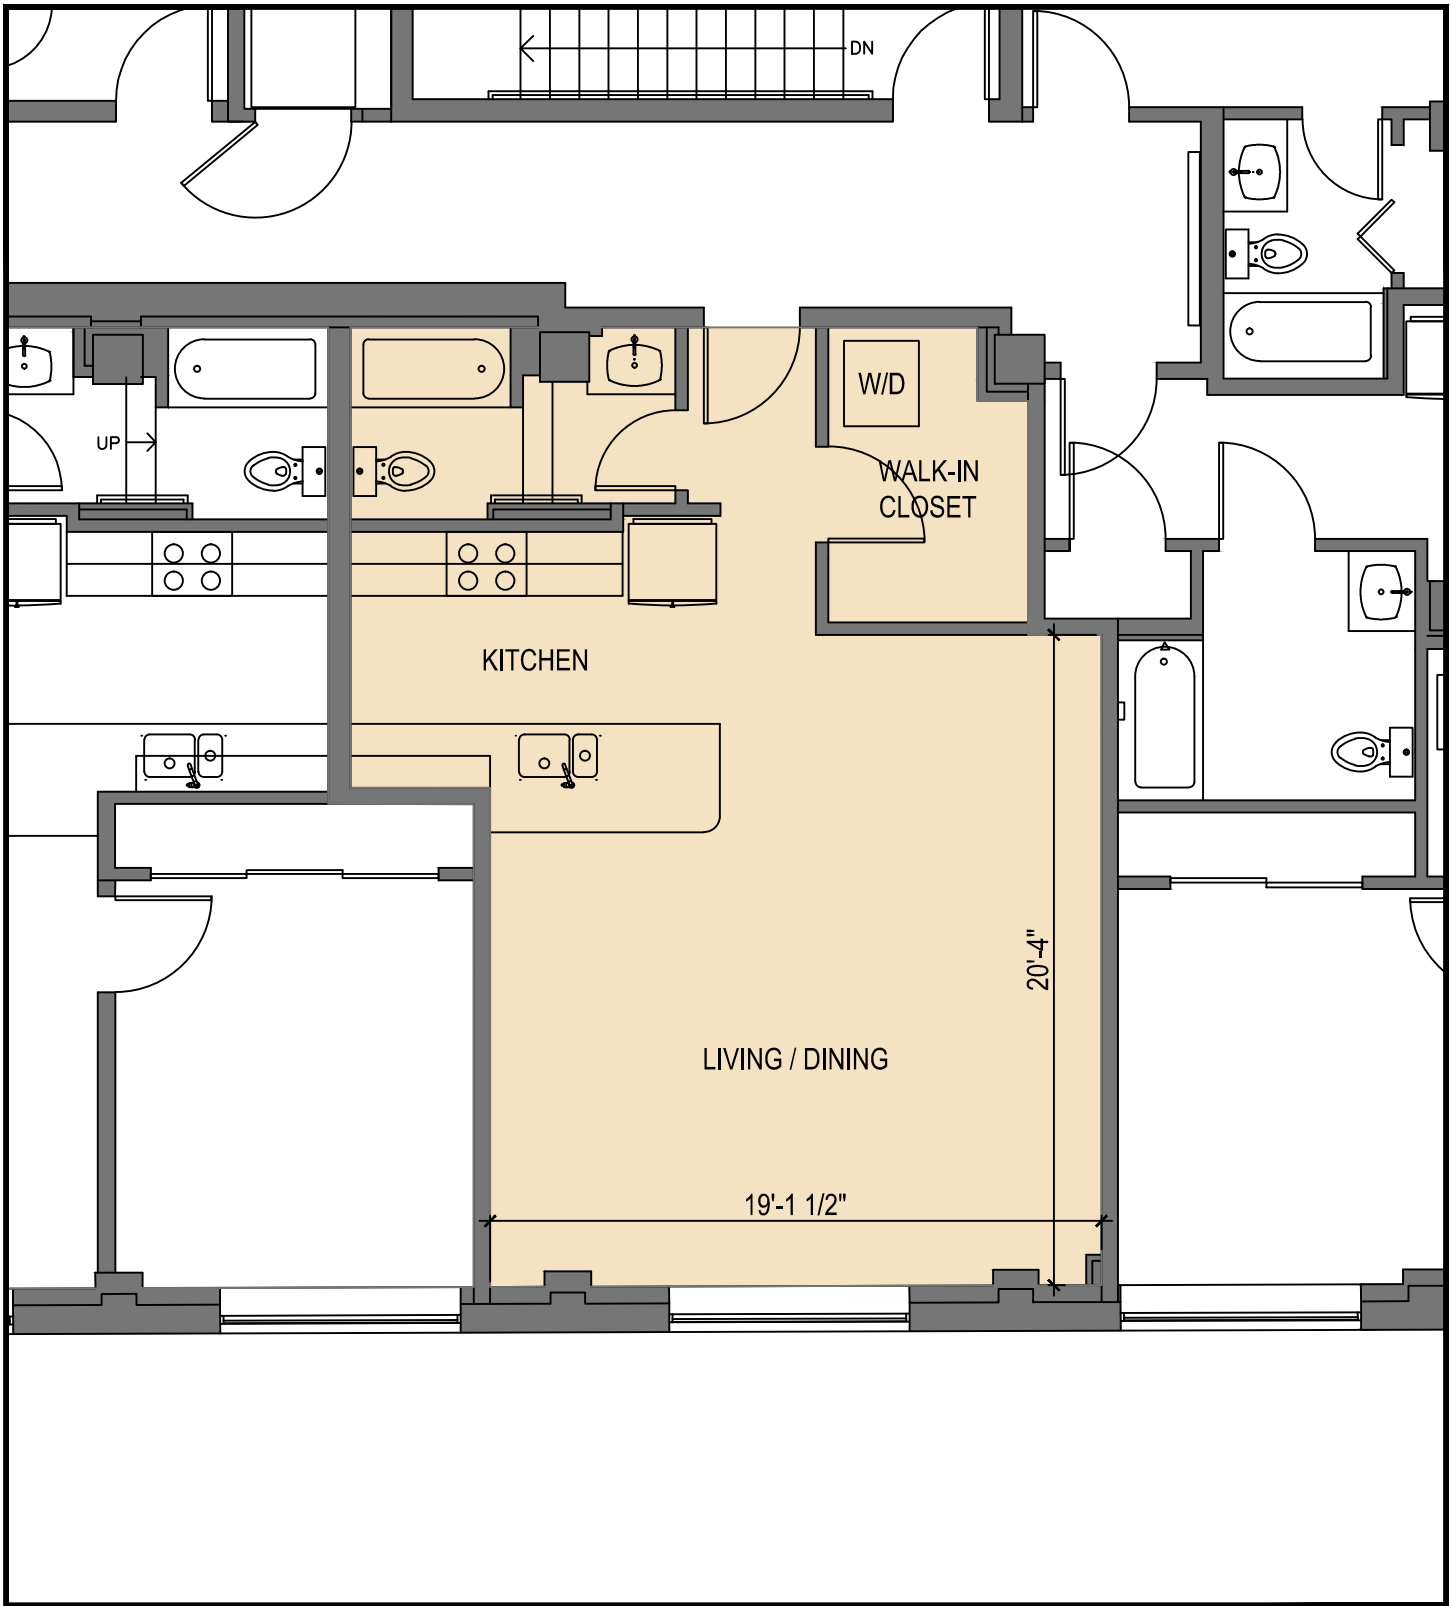

SCALE: 1/4" = 1'-0"  
ALL DIMENSIONS ARE APPROXIMATE

**UNIT 205**  
**2 BEDROOM / 1 BATH**  
**990 SF**

**SCALE: 3/16" = 1'-0"**

ALL DIMENSIONS ARE APPROXIMATE

**UNIT 206 / 306 / 406**  
**1 BEDROOM / 1 BATH**  
**680 - 687 SF**  
**SCALE: 3/16" = 1'-0"**

ALL DIMENSIONS ARE APPROXIMATE

**UNIT 301**  
**1 BEDROOM / 1 BATH**  
**700 SF**

**SCALE: 3/16" = 1'-0"**

ALL DIMENSIONS ARE APPROXIMATE

**UNIT 302**  
**1 BEDROOM / 1 BATH**  
**715 SF**

**SCALE: 3/16" = 1'-0"**

ALL DIMENSIONS ARE APPROXIMATE

**UNITS 203 / 303 / 403**  
**STUDIO / 1 BATH**  
**600 - 604 SF**  
**SCALE: 3/16" = 1'-0"**

ALL DIMENSIONS ARE APPROXIMATE

**UNITS 304 / 404**  
**2 BEDROOMS / 1 BATH**  
**856 - 862 SF**  
 SCALE: 1/4" = 1'-0"  
 ALL DIMENSIONS ARE APPROXIMATE