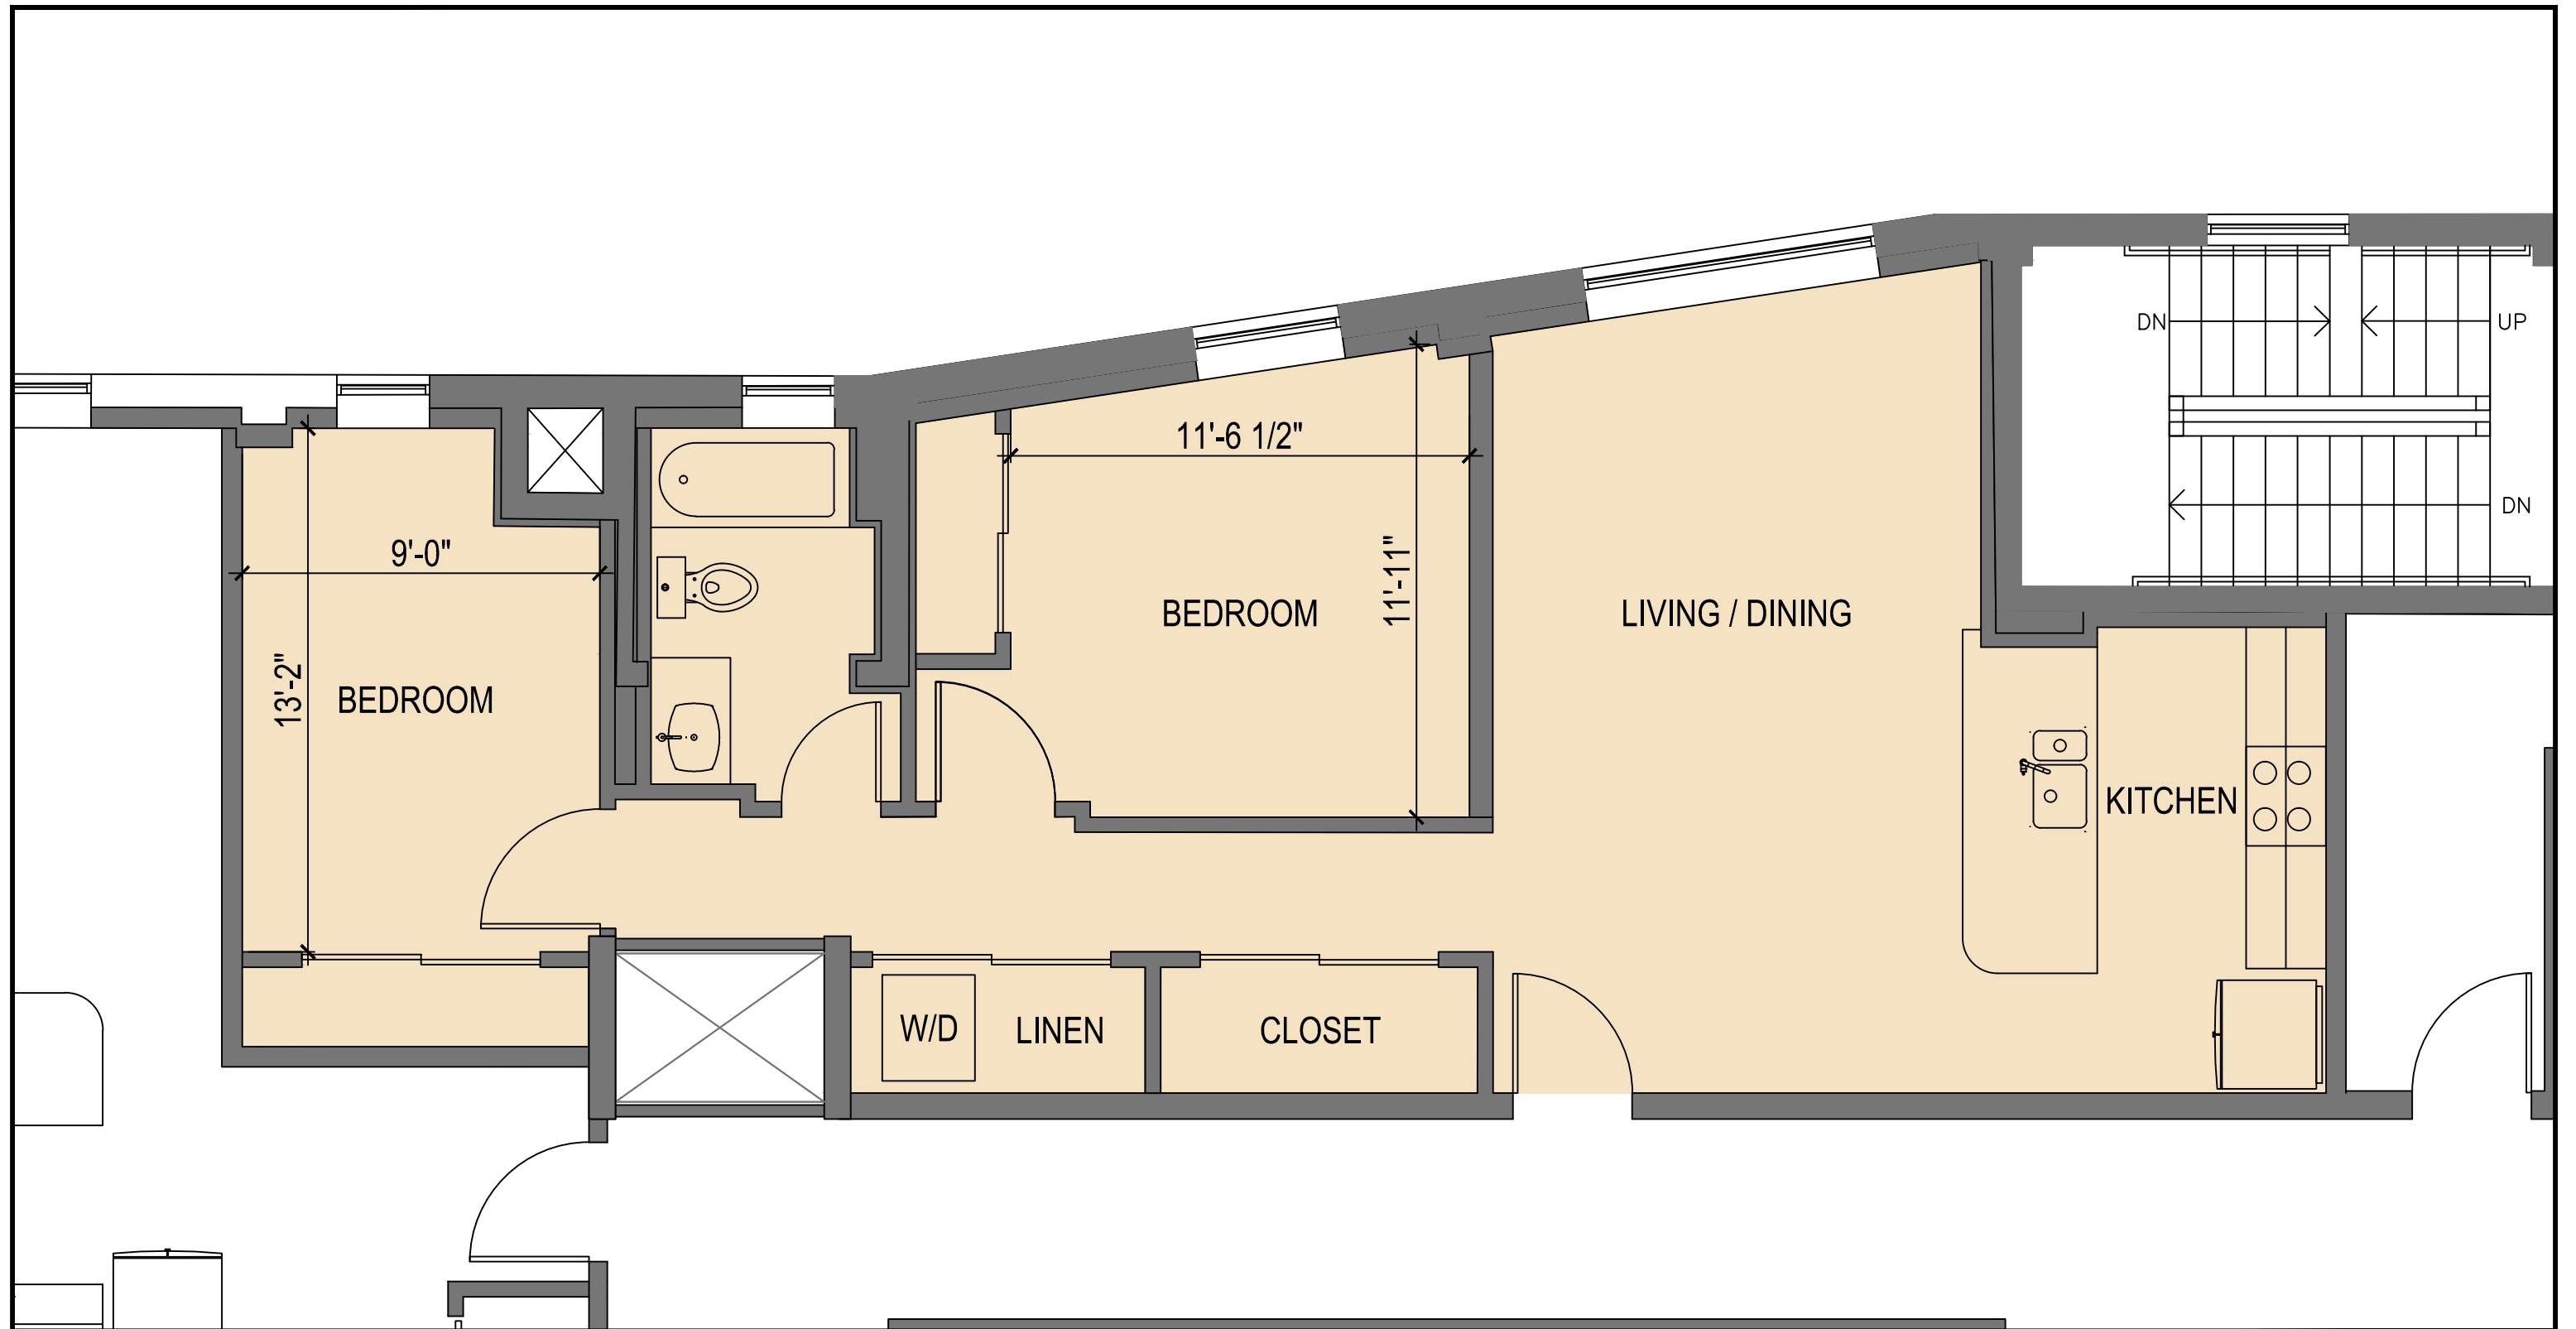

SCALE: 1/4" = 1'-0"  
ALL DIMENSIONS ARE APPROXIMATE

**UNIT 205**  
**2 BEDROOM / 1 BATH**  
**990 SF**

**SCALE: 3/16" = 1'-0"**

ALL DIMENSIONS ARE APPROXIMATE

**UNIT 206 / 306 / 406**  
**1 BEDROOM / 1 BATH**  
**680 - 687 SF**  
**SCALE: 3/16" = 1'-0"**

ALL DIMENSIONS ARE APPROXIMATE

**UNIT 301**  
**1 BEDROOM / 1 BATH**  
**700 SF**

**SCALE: 3/16" = 1'-0"**

ALL DIMENSIONS ARE APPROXIMATE

**UNIT 302**  
**1 BEDROOM / 1 BATH**  
**715 SF**

**SCALE: 3/16" = 1'-0"**

ALL DIMENSIONS ARE APPROXIMATE

**UNITS 203 / 303 / 403**  
**STUDIO / 1 BATH**  
**600 - 604 SF**  
**SCALE: 3/16" = 1'-0"**

ALL DIMENSIONS ARE APPROXIMATE

**UNITS 304 / 404**  
**2 BEDROOMS / 1 BATH**  
**856 - 862 SF**  
 SCALE: 1/4" = 1'-0"  
 ALL DIMENSIONS ARE APPROXIMATE

**UNIT 305 / 405**  
**2 BEDROOMS / 1 BATH**  
**1,014 - 1,016 SF**  
**SCALE: 3/16" = 1'-0"**

ALL DIMENSIONS ARE APPROXIMATE

**UNIT 206 / 306 / 406**  
**1 BEDROOM / 1 BATH**  
**680 - 687 SF**  
**SCALE: 3/16" = 1'-0"**