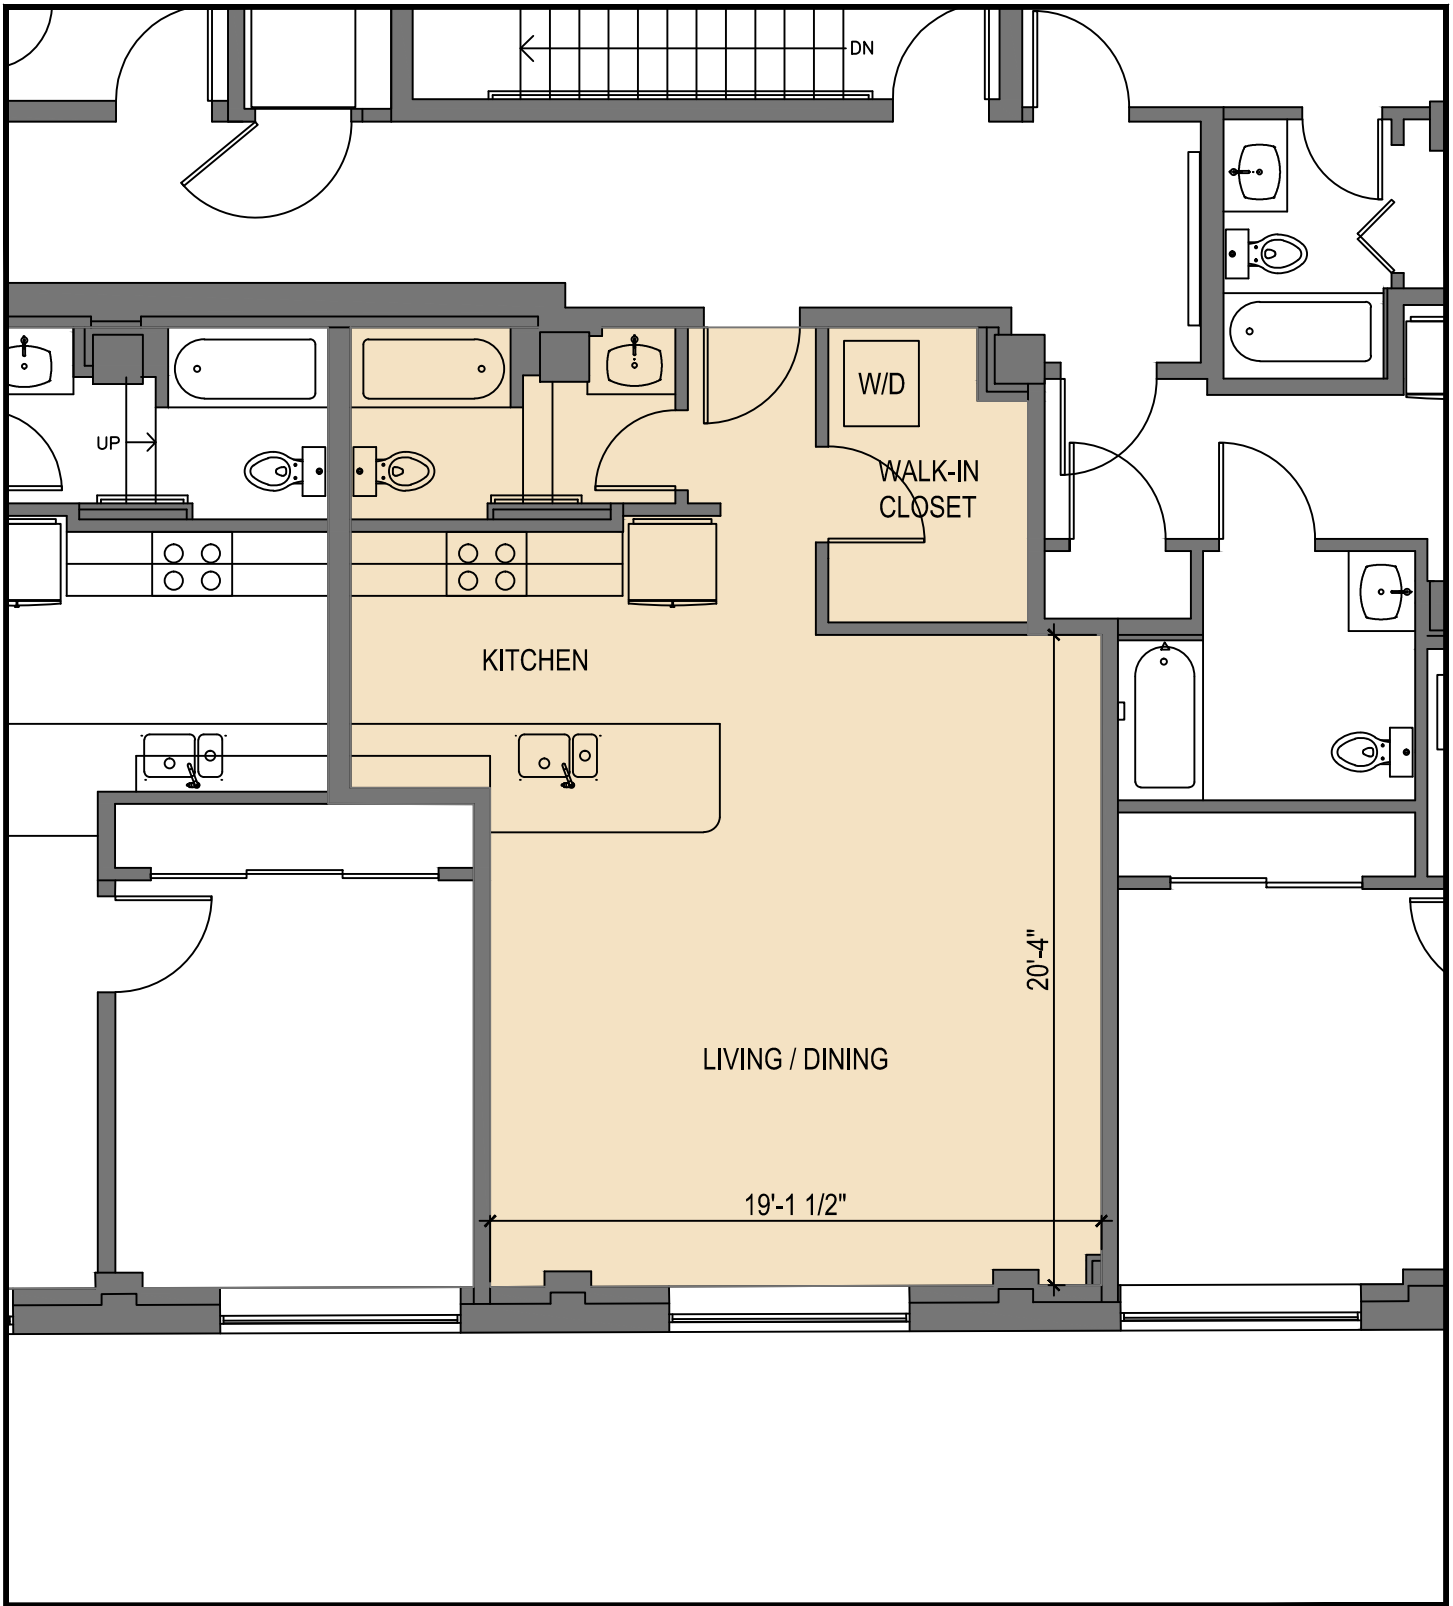

ALL DIMENSIONS ARE APPROXIMATE

**UNIT 401**  
**1 BEDROOM / 1 BATH**  
**683 SF**

**SCALE: 3/16" = 1'-0"**

ALL DIMENSIONS ARE APPROXIMATE

**UNIT 402**  
**1 BEDROOM / 1 BATH**  
**742 SF**

**SCALE: 3/16" = 1'-0"**

ALL DIMENSIONS ARE APPROXIMATE

**UNITS 203 / 303 / 403**  
**STUDIO / 1 BATH**  
**600 - 604 SF**  
**SCALE: 3/16" = 1'-0"**

ALL DIMENSIONS ARE APPROXIMATE

**UNITS 304 / 404**  
**2 BEDROOMS / 1 BATH**  
**856 - 862 SF**  
 SCALE: 1/4" = 1'-0"  
 ALL DIMENSIONS ARE APPROXIMATE