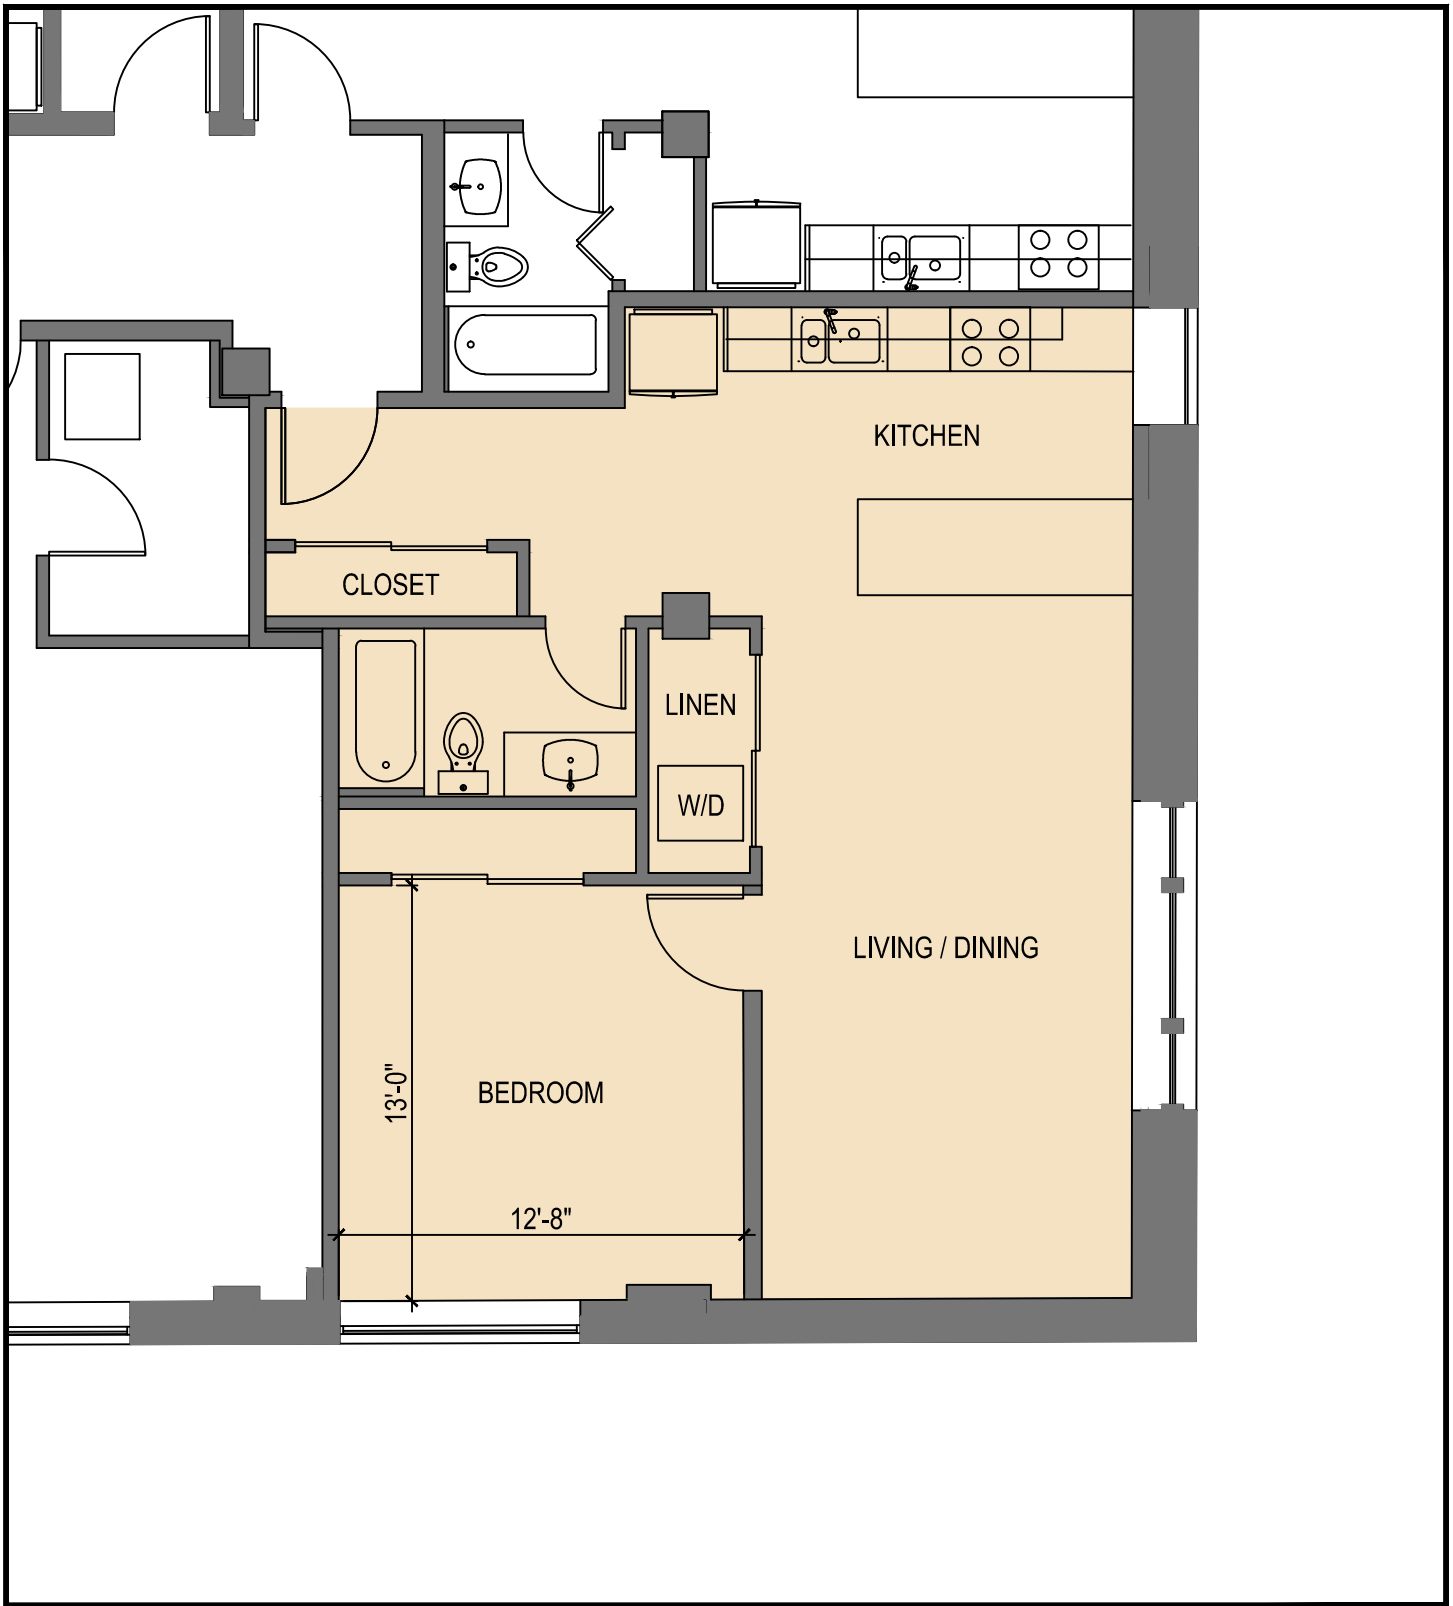

**UNIT 305 / 405**  
**2 BEDROOMS / 1 BATH**  
**1,014 - 1,016 SF**  
**SCALE: 3/16" = 1'-0"**

ALL DIMENSIONS ARE APPROXIMATE

**UNIT 206 / 306 / 406**  
**1 BEDROOM / 1 BATH**  
**680 - 687 SF**  
**SCALE: 3/16" = 1'-0"**

ALL DIMENSIONS ARE APPROXIMATE

**UNIT 401**  
**1 BEDROOM / 1 BATH**  
**683 SF**

**SCALE: 3/16" = 1'-0"**

ALL DIMENSIONS ARE APPROXIMATE

**UNIT 402**  
**1 BEDROOM / 1 BATH**  
**742 SF**

**SCALE: 3/16" = 1'-0"**