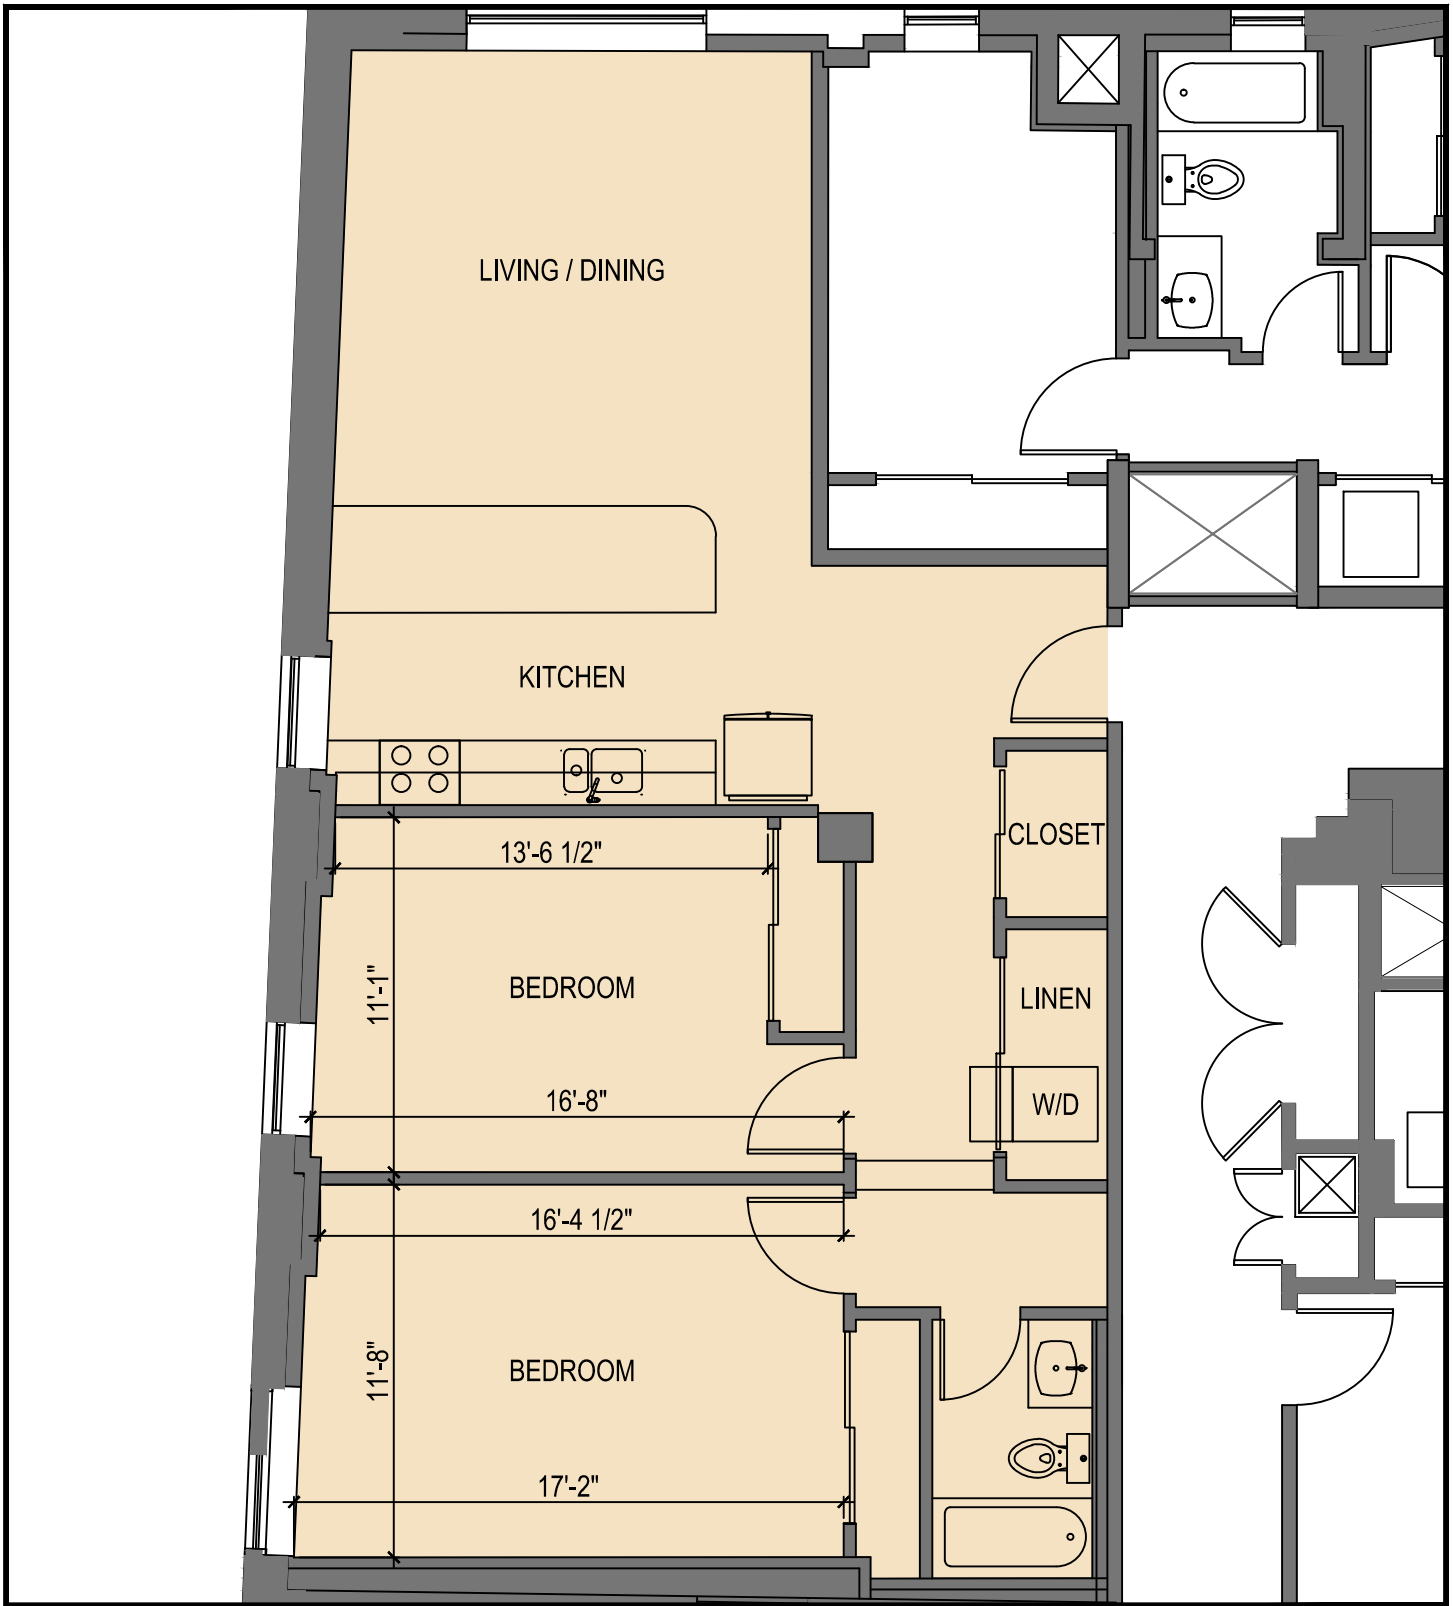

ALL DIMENSIONS ARE APPROXIMATE

**UNIT 301**  
**1 BEDROOM / 1 BATH**  
**700 SF**

**SCALE: 3/16" = 1'-0"**

ALL DIMENSIONS ARE APPROXIMATE

**UNIT 302**  
**1 BEDROOM / 1 BATH**  
**715 SF**

**SCALE: 3/16" = 1'-0"**

ALL DIMENSIONS ARE APPROXIMATE

**UNITS 203 / 303 / 403**  
**STUDIO / 1 BATH**  
**600 - 604 SF**  
**SCALE: 3/16" = 1'-0"**

ALL DIMENSIONS ARE APPROXIMATE

**UNITS 304 / 404**  
**2 BEDROOMS / 1 BATH**  
**856 - 862 SF**  
 SCALE: 1/4" = 1'-0"  
 ALL DIMENSIONS ARE APPROXIMATE

**UNIT 305 / 405**  
**2 BEDROOMS / 1 BATH**  
**1,014 - 1,016 SF**  
**SCALE: 3/16" = 1'-0"**

ALL DIMENSIONS ARE APPROXIMATE

**UNIT 206 / 306 / 406**  
**1 BEDROOM / 1 BATH**  
**680 - 687 SF**  
**SCALE: 3/16" = 1'-0"**