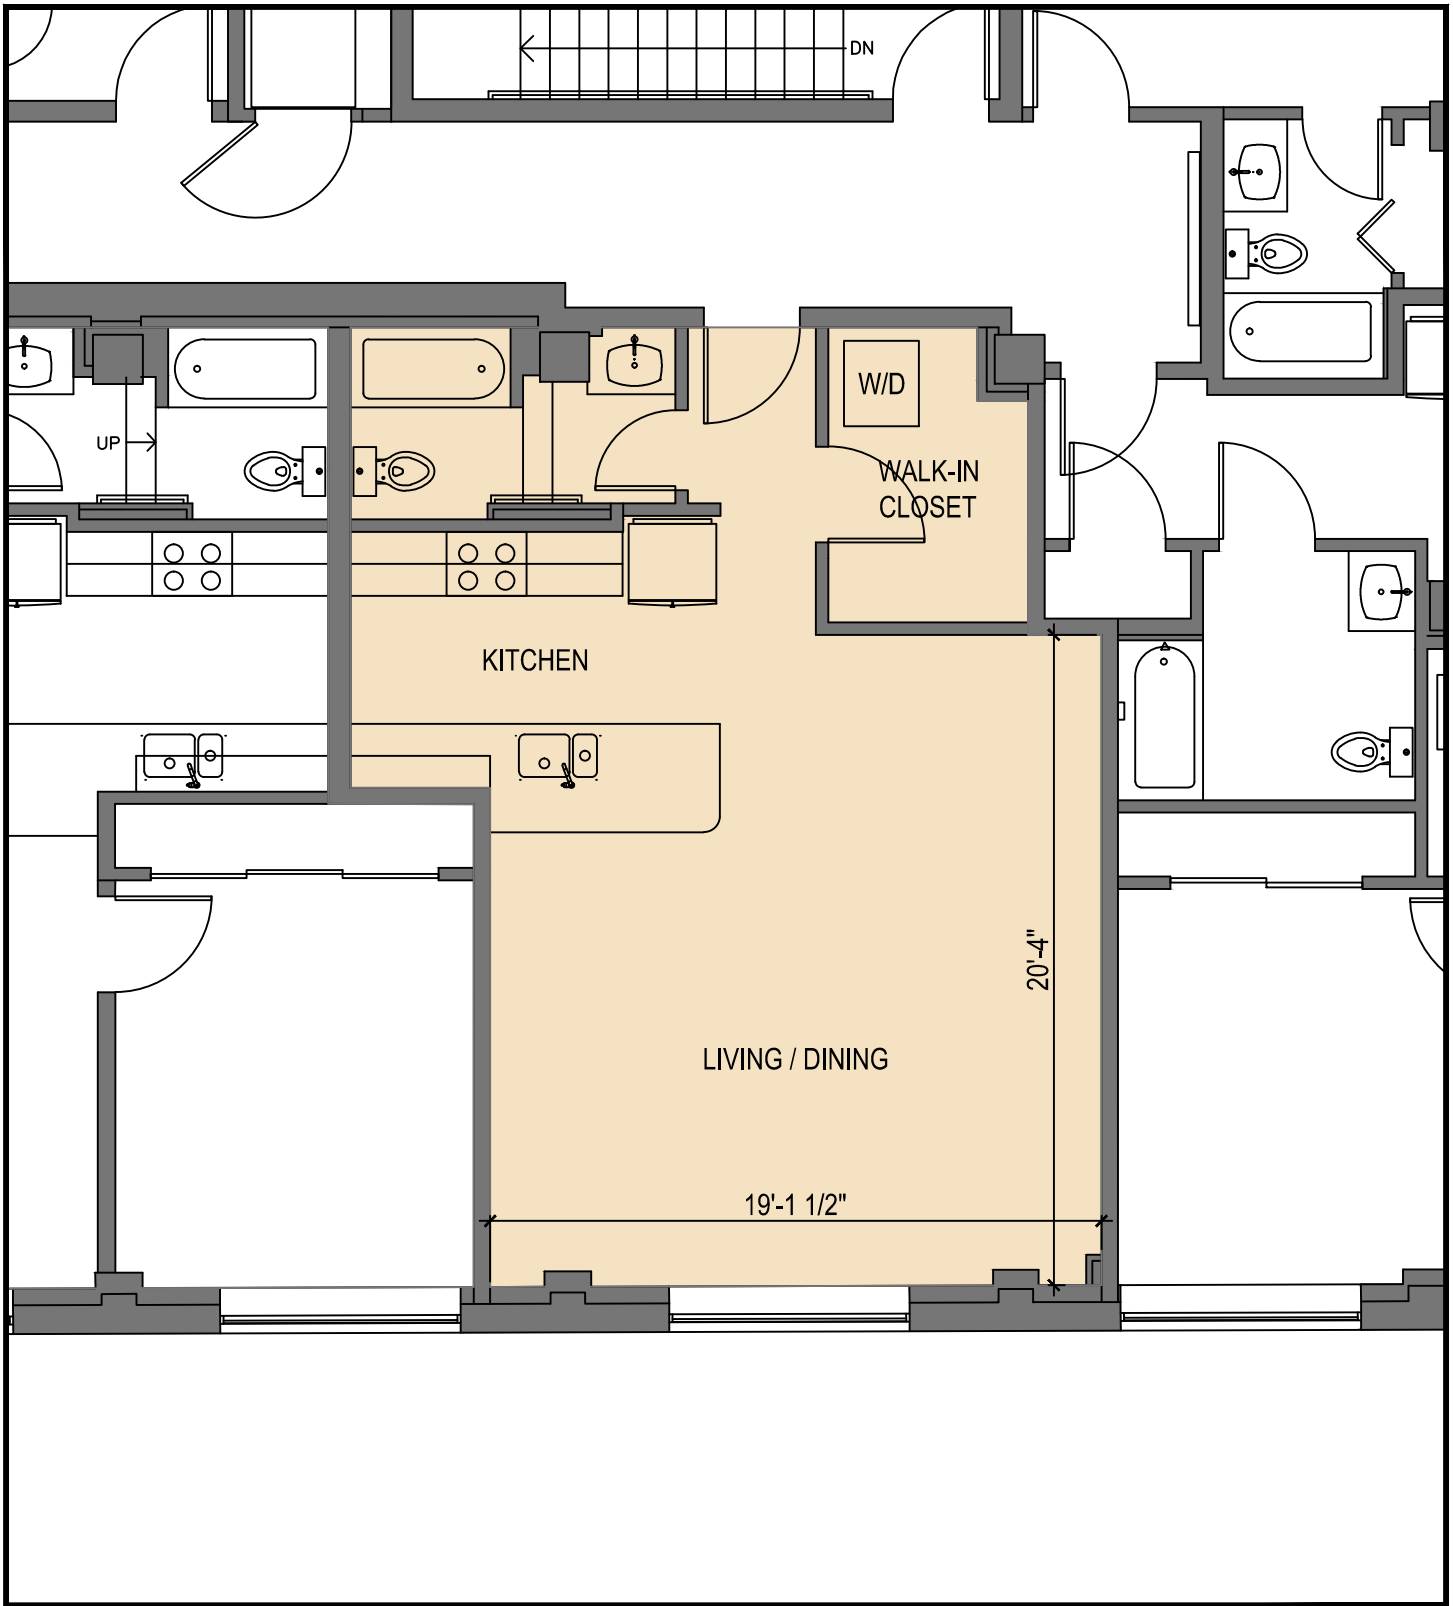

UNIT KEY PLANS

4TH FLOOR

3RD FLOOR

UNIT KEY PLANS

**UNIT 101**  
**2 BEDROOMS / 1 BATH**  
**773 SF**  
 SCALE: 1/4" = 1'-0"  
 ALL DIMENSIONS ARE APPROXIMATE

**UNIT 102**  
**STUDIO ALCOVE / 1 BATH**  
**667 SF**

**SCALE: 3/16" = 1'-0"**

ALL DIMENSIONS ARE APPROXIMATE

**UNIT 201**  
**1 BEDROOM / 1 BATH**  
**692 SF**

**SCALE: 3/16" = 1'-0"**

ALL DIMENSIONS ARE APPROXIMATE

**UNIT 202**  
**1 BEDROOM / 1 BATH**  
**728 SF**

**SCALE: 3/16" = 1'-0"**

ALL DIMENSIONS ARE APPROXIMATE

**UNITS 203 / 303 / 403**  
**STUDIO / 1 BATH**  
**600 - 604 SF**  
**SCALE: 3/16" = 1'-0"**

ALL DIMENSIONS ARE APPROXIMATE

**UNIT 204**  
**1 BEDROOM / 1 BATH**  
**688 SF**

SCALE: 1/4" = 1'-0"  
ALL DIMENSIONS ARE APPROXIMATE

**UNIT 205**  
**2 BEDROOM / 1 BATH**  
**990 SF**

**SCALE: 3/16" = 1'-0"**

ALL DIMENSIONS ARE APPROXIMATE

**UNIT 206 / 306 / 406**  
**1 BEDROOM / 1 BATH**  
**680 - 687 SF**  
**SCALE: 3/16" = 1'-0"**