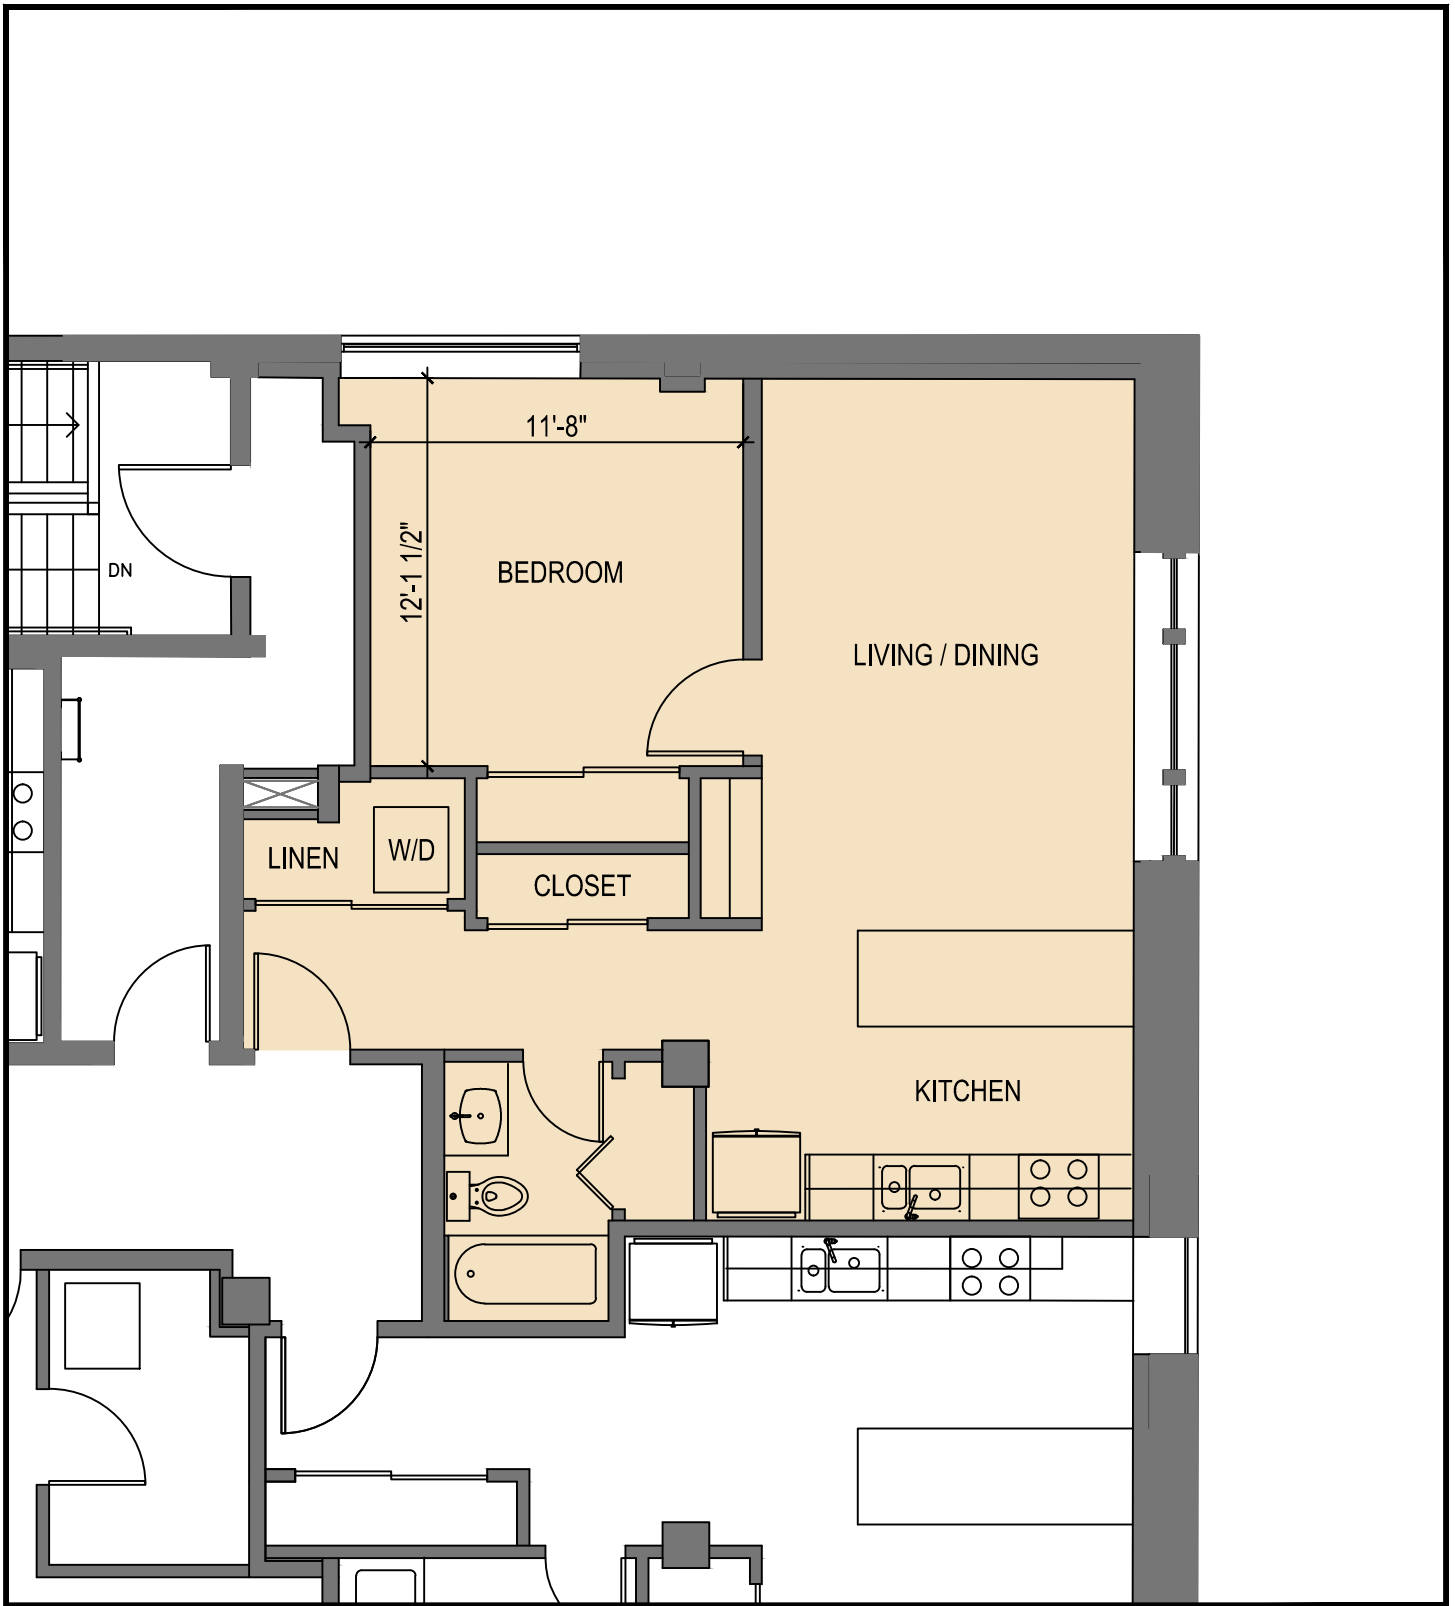

UNIT 401
1 BEDROOM / 1 BATH
683 SF

SCALE: 3/16" = 1'-0"

ALL DIMENSIONS ARE APPROXIMATE