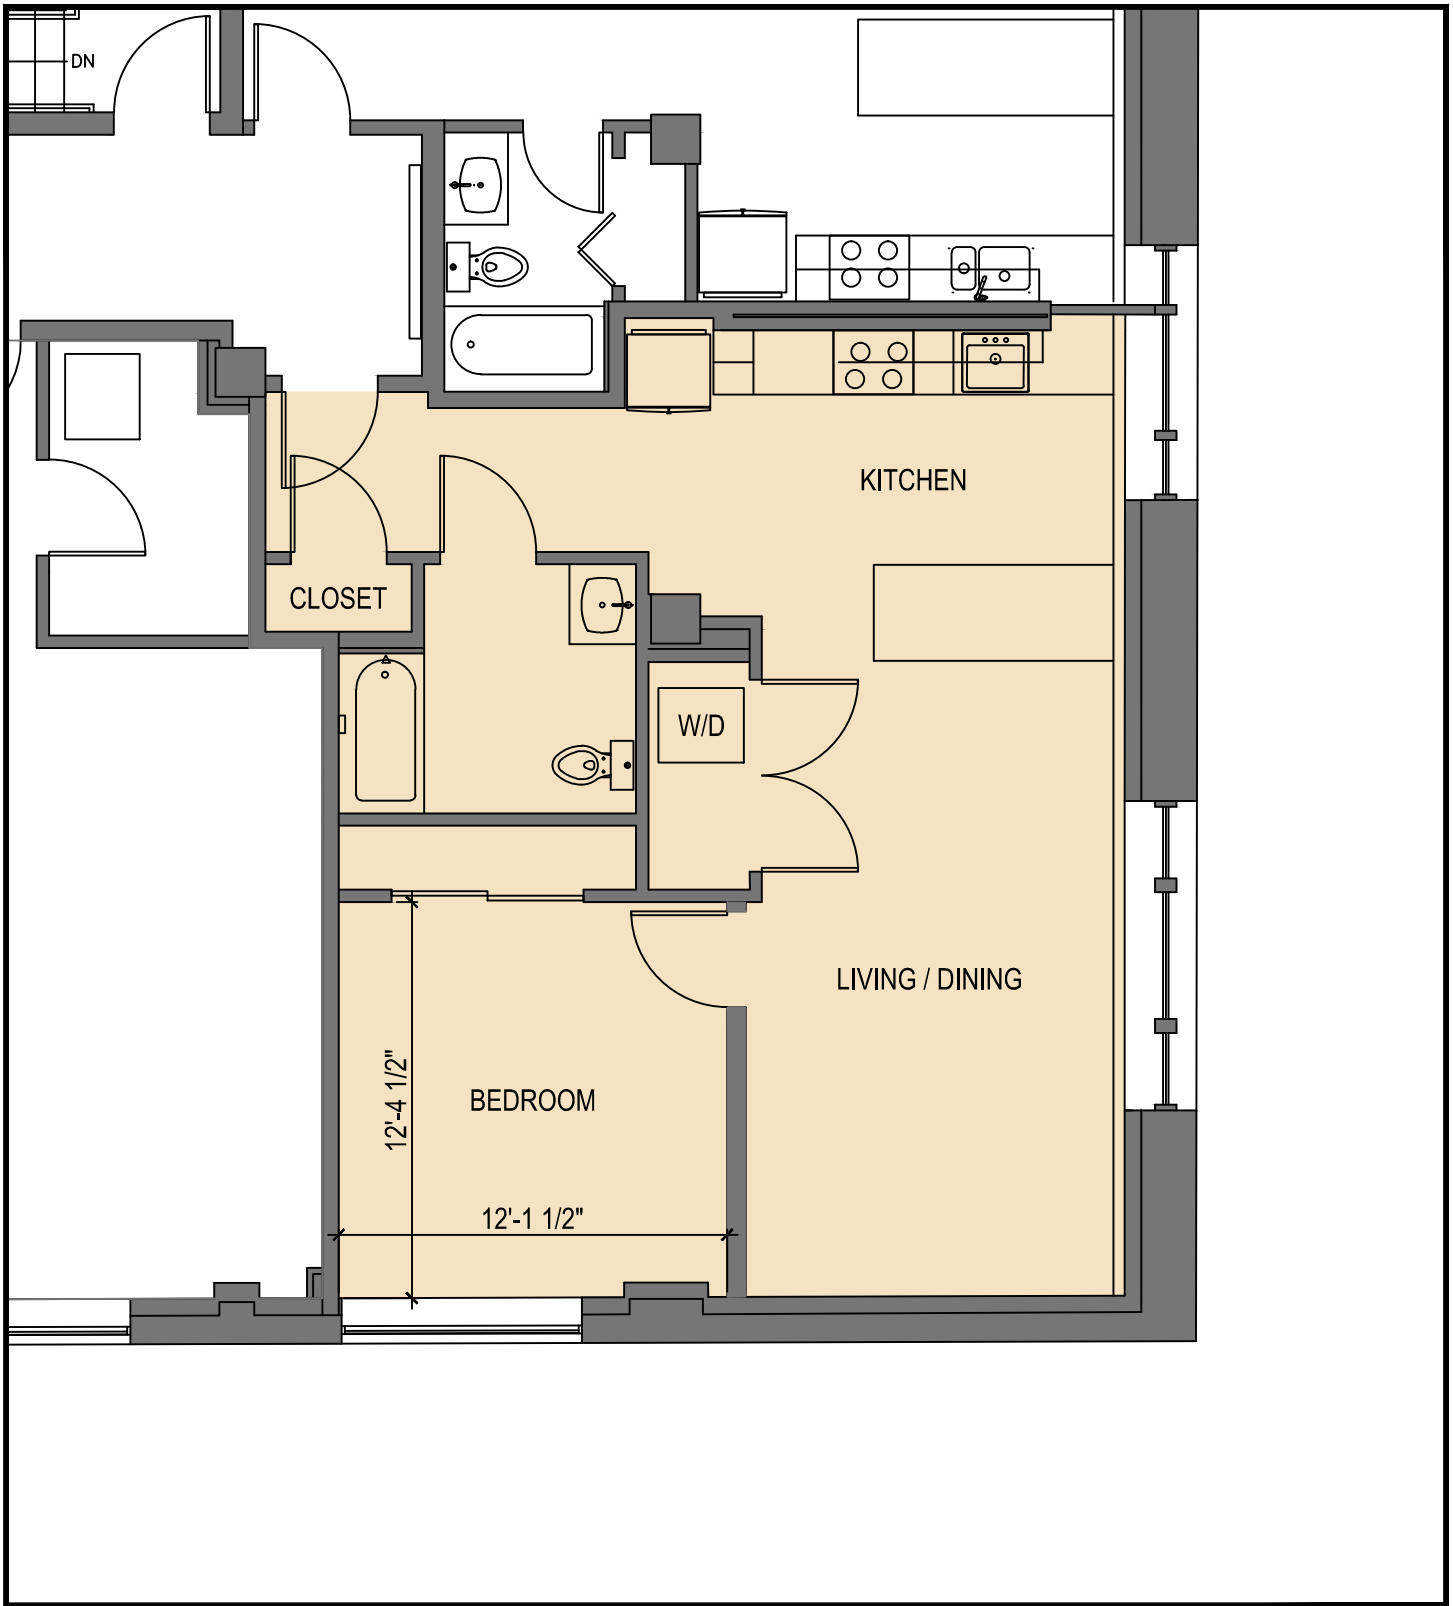

UNIT KEY PLANS

4TH FLOOR

3RD FLOOR

UNIT KEY PLANS

**UNIT 101**  
**2 BEDROOMS / 1 BATH**  
**773 SF**  
 SCALE: 1/4" = 1'-0"  
 ALL DIMENSIONS ARE APPROXIMATE

**UNIT 102**  
**STUDIO ALCOVE / 1 BATH**  
**667 SF**

**SCALE: 3/16" = 1'-0"**

ALL DIMENSIONS ARE APPROXIMATE

**UNIT 201**  
**1 BEDROOM / 1 BATH**  
**692 SF**

**SCALE: 3/16" = 1'-0"**

ALL DIMENSIONS ARE APPROXIMATE

**UNIT 202**  
**1 BEDROOM / 1 BATH**  
**728 SF**

**SCALE: 3/16" = 1'-0"**

ALL DIMENSIONS ARE APPROXIMATE

**UNITS 203 / 303 / 403**  
**STUDIO / 1 BATH**  
**600 - 604 SF**  
**SCALE: 3/16" = 1'-0"**

ALL DIMENSIONS ARE APPROXIMATE

**UNIT 204**  
**1 BEDROOM / 1 BATH**  
**688 SF**

SCALE: 1/4" = 1'-0"  
ALL DIMENSIONS ARE APPROXIMATE

**UNIT 205**  
**2 BEDROOM / 1 BATH**  
**990 SF**

**SCALE: 3/16" = 1'-0"**

ALL DIMENSIONS ARE APPROXIMATE

**UNIT 206 / 306 / 406**  
**1 BEDROOM / 1 BATH**  
**680 - 687 SF**  
**SCALE: 3/16" = 1'-0"**