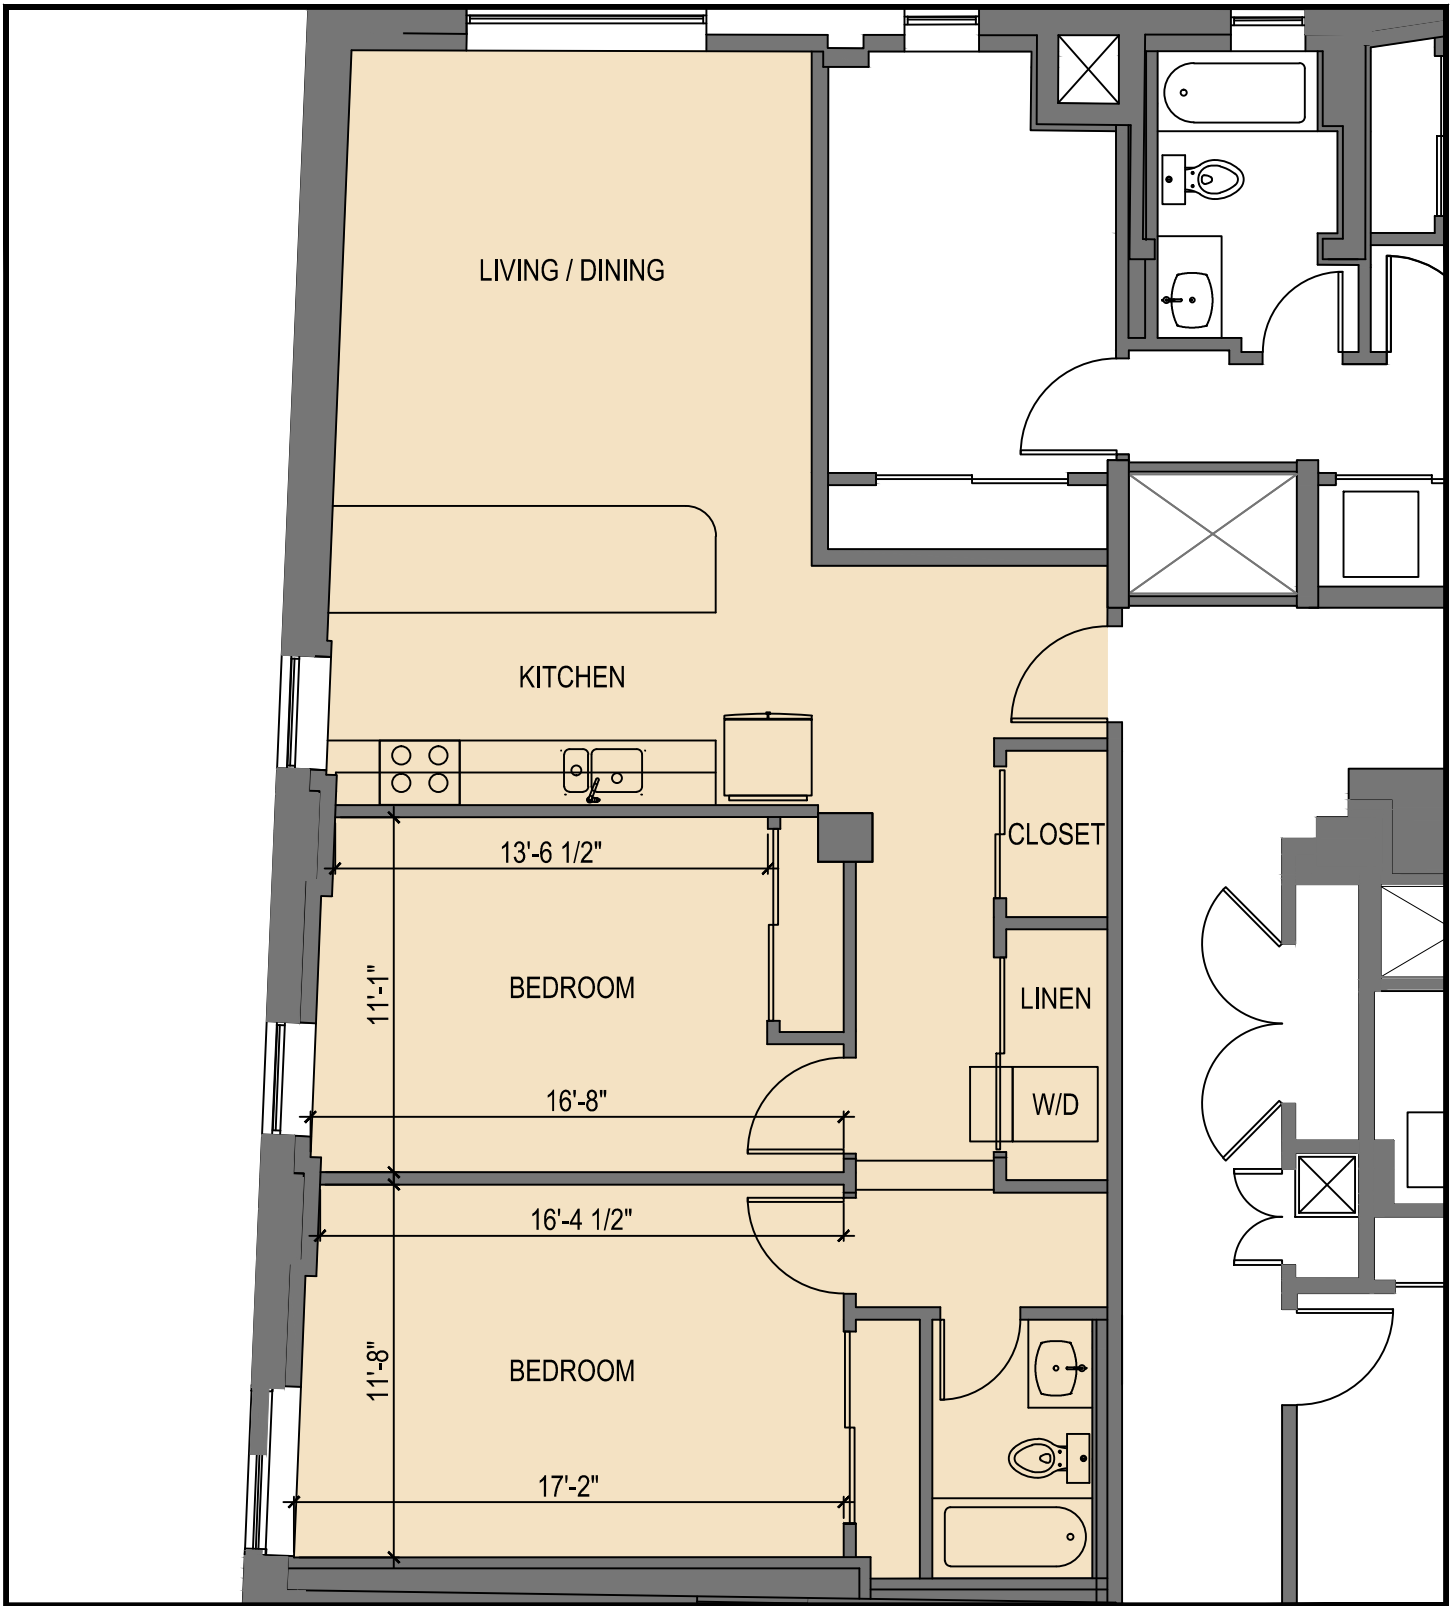

ALL DIMENSIONS ARE APPROXIMATE

**UNIT 401**  
**1 BEDROOM / 1 BATH**  
**683 SF**

**SCALE: 3/16" = 1'-0"**

ALL DIMENSIONS ARE APPROXIMATE

**UNIT 402**  
**1 BEDROOM / 1 BATH**  
**742 SF**

**SCALE: 3/16" = 1'-0"**

ALL DIMENSIONS ARE APPROXIMATE

**UNITS 203 / 303 / 403**  
**STUDIO / 1 BATH**  
**600 - 604 SF**  
**SCALE: 3/16" = 1'-0"**

ALL DIMENSIONS ARE APPROXIMATE

**UNITS 304 / 404**  
**2 BEDROOMS / 1 BATH**  
**856 - 862 SF**  
 SCALE: 1/4" = 1'-0"  
 ALL DIMENSIONS ARE APPROXIMATE

**UNIT 305 / 405**  
**2 BEDROOMS / 1 BATH**  
**1,014 - 1,016 SF**  
**SCALE: 3/16" = 1'-0"**

ALL DIMENSIONS ARE APPROXIMATE

**UNIT 206 / 306 / 406**  
**1 BEDROOM / 1 BATH**  
**680 - 687 SF**  
**SCALE: 3/16" = 1'-0"**

ALL DIMENSIONS ARE APPROXIMATE