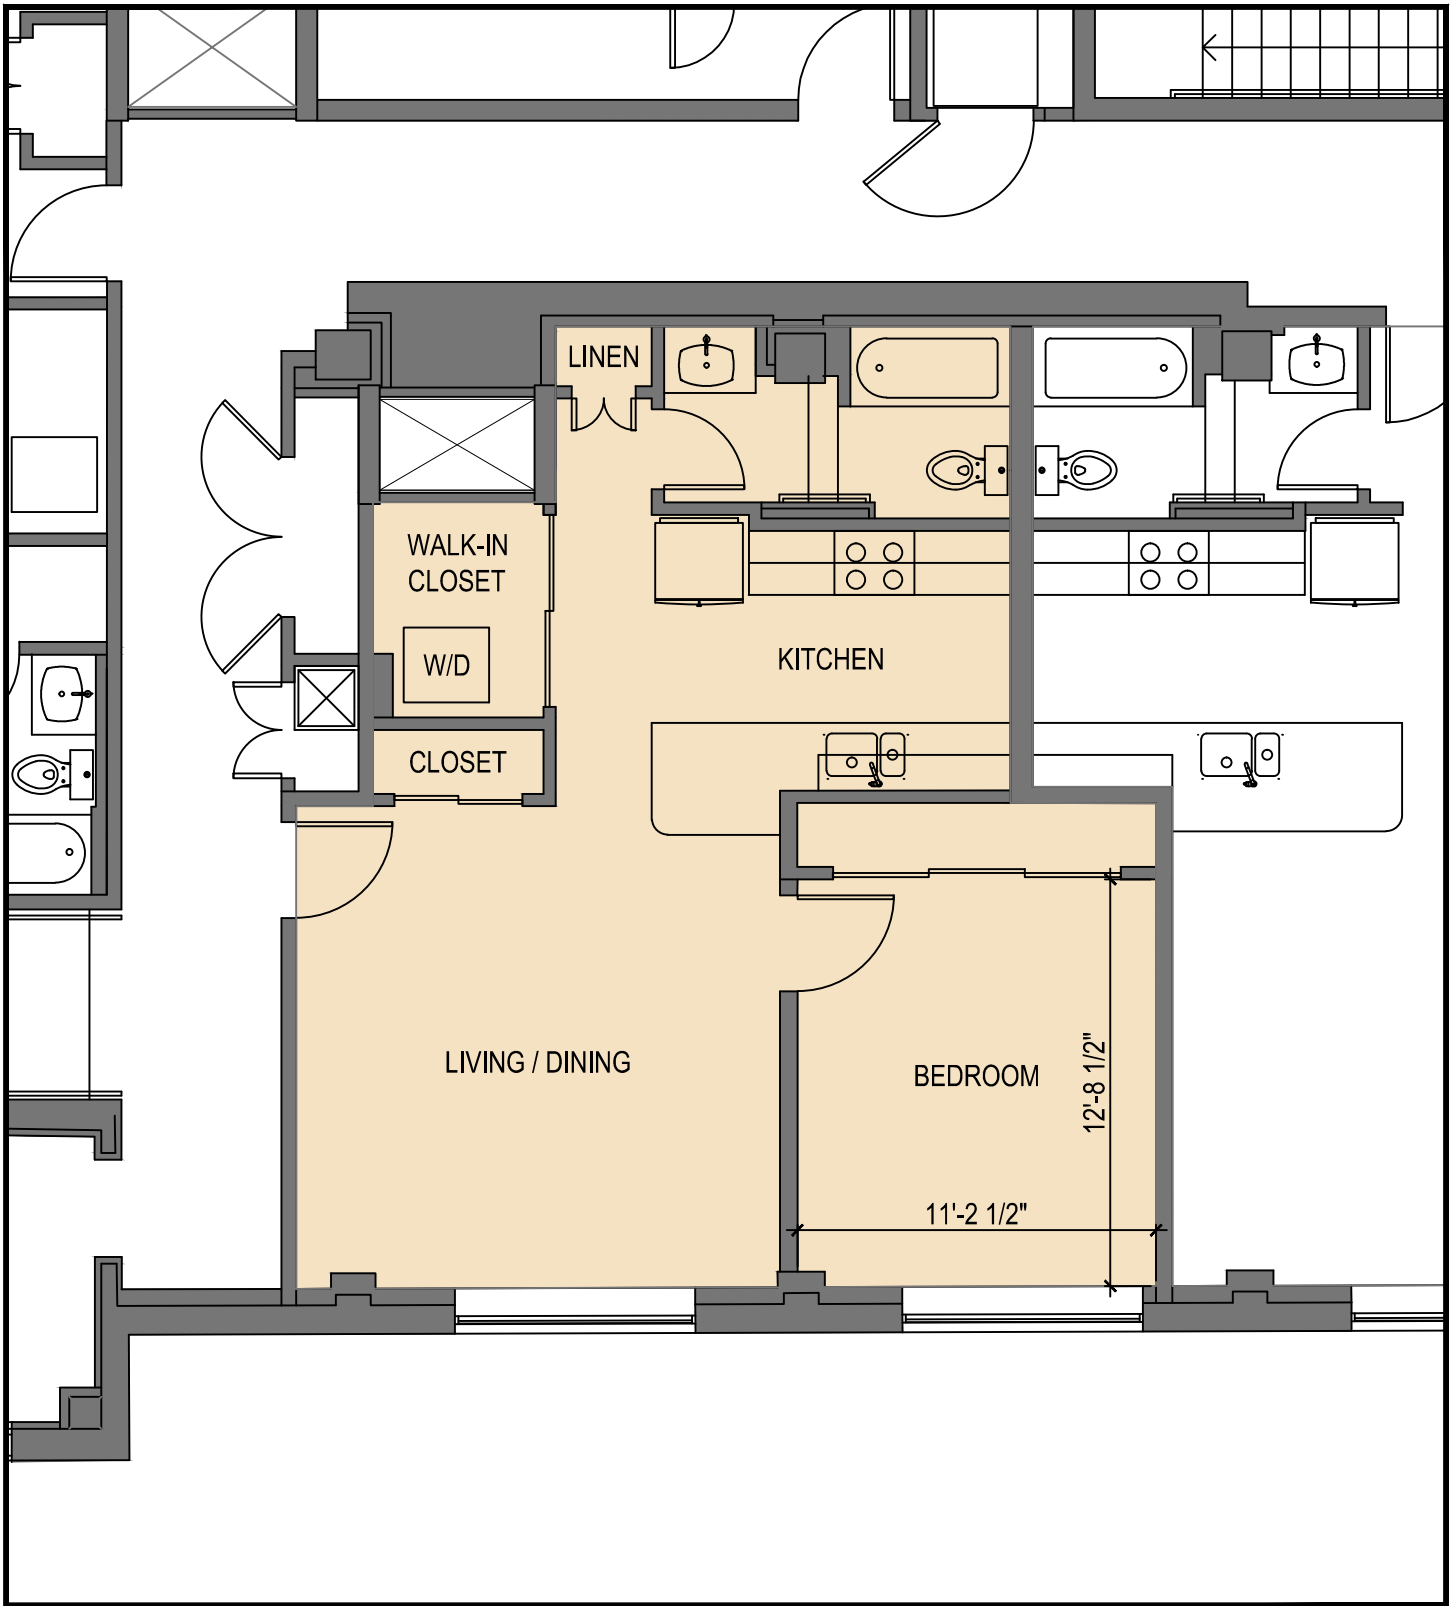

ALL DIMENSIONS ARE APPROXIMATE

**UNIT 301**  
**1 BEDROOM / 1 BATH**  
**700 SF**

**SCALE: 3/16" = 1'-0"**

ALL DIMENSIONS ARE APPROXIMATE

**UNIT 302**  
**1 BEDROOM / 1 BATH**  
**715 SF**

**SCALE: 3/16" = 1'-0"**

ALL DIMENSIONS ARE APPROXIMATE

**UNITS 203 / 303 / 403**  
**STUDIO / 1 BATH**  
**600 - 604 SF**  
**SCALE: 3/16" = 1'-0"**

ALL DIMENSIONS ARE APPROXIMATE

**UNITS 304 / 404**  
**2 BEDROOMS / 1 BATH**  
**856 - 862 SF**  
 SCALE: 1/4" = 1'-0"  
 ALL DIMENSIONS ARE APPROXIMATE

**UNIT 305 / 405**  
**2 BEDROOMS / 1 BATH**  
**1,014 - 1,016 SF**  
**SCALE: 3/16" = 1'-0"**

ALL DIMENSIONS ARE APPROXIMATE

**UNIT 206 / 306 / 406**  
**1 BEDROOM / 1 BATH**  
**680 - 687 SF**  
**SCALE: 3/16" = 1'-0"**