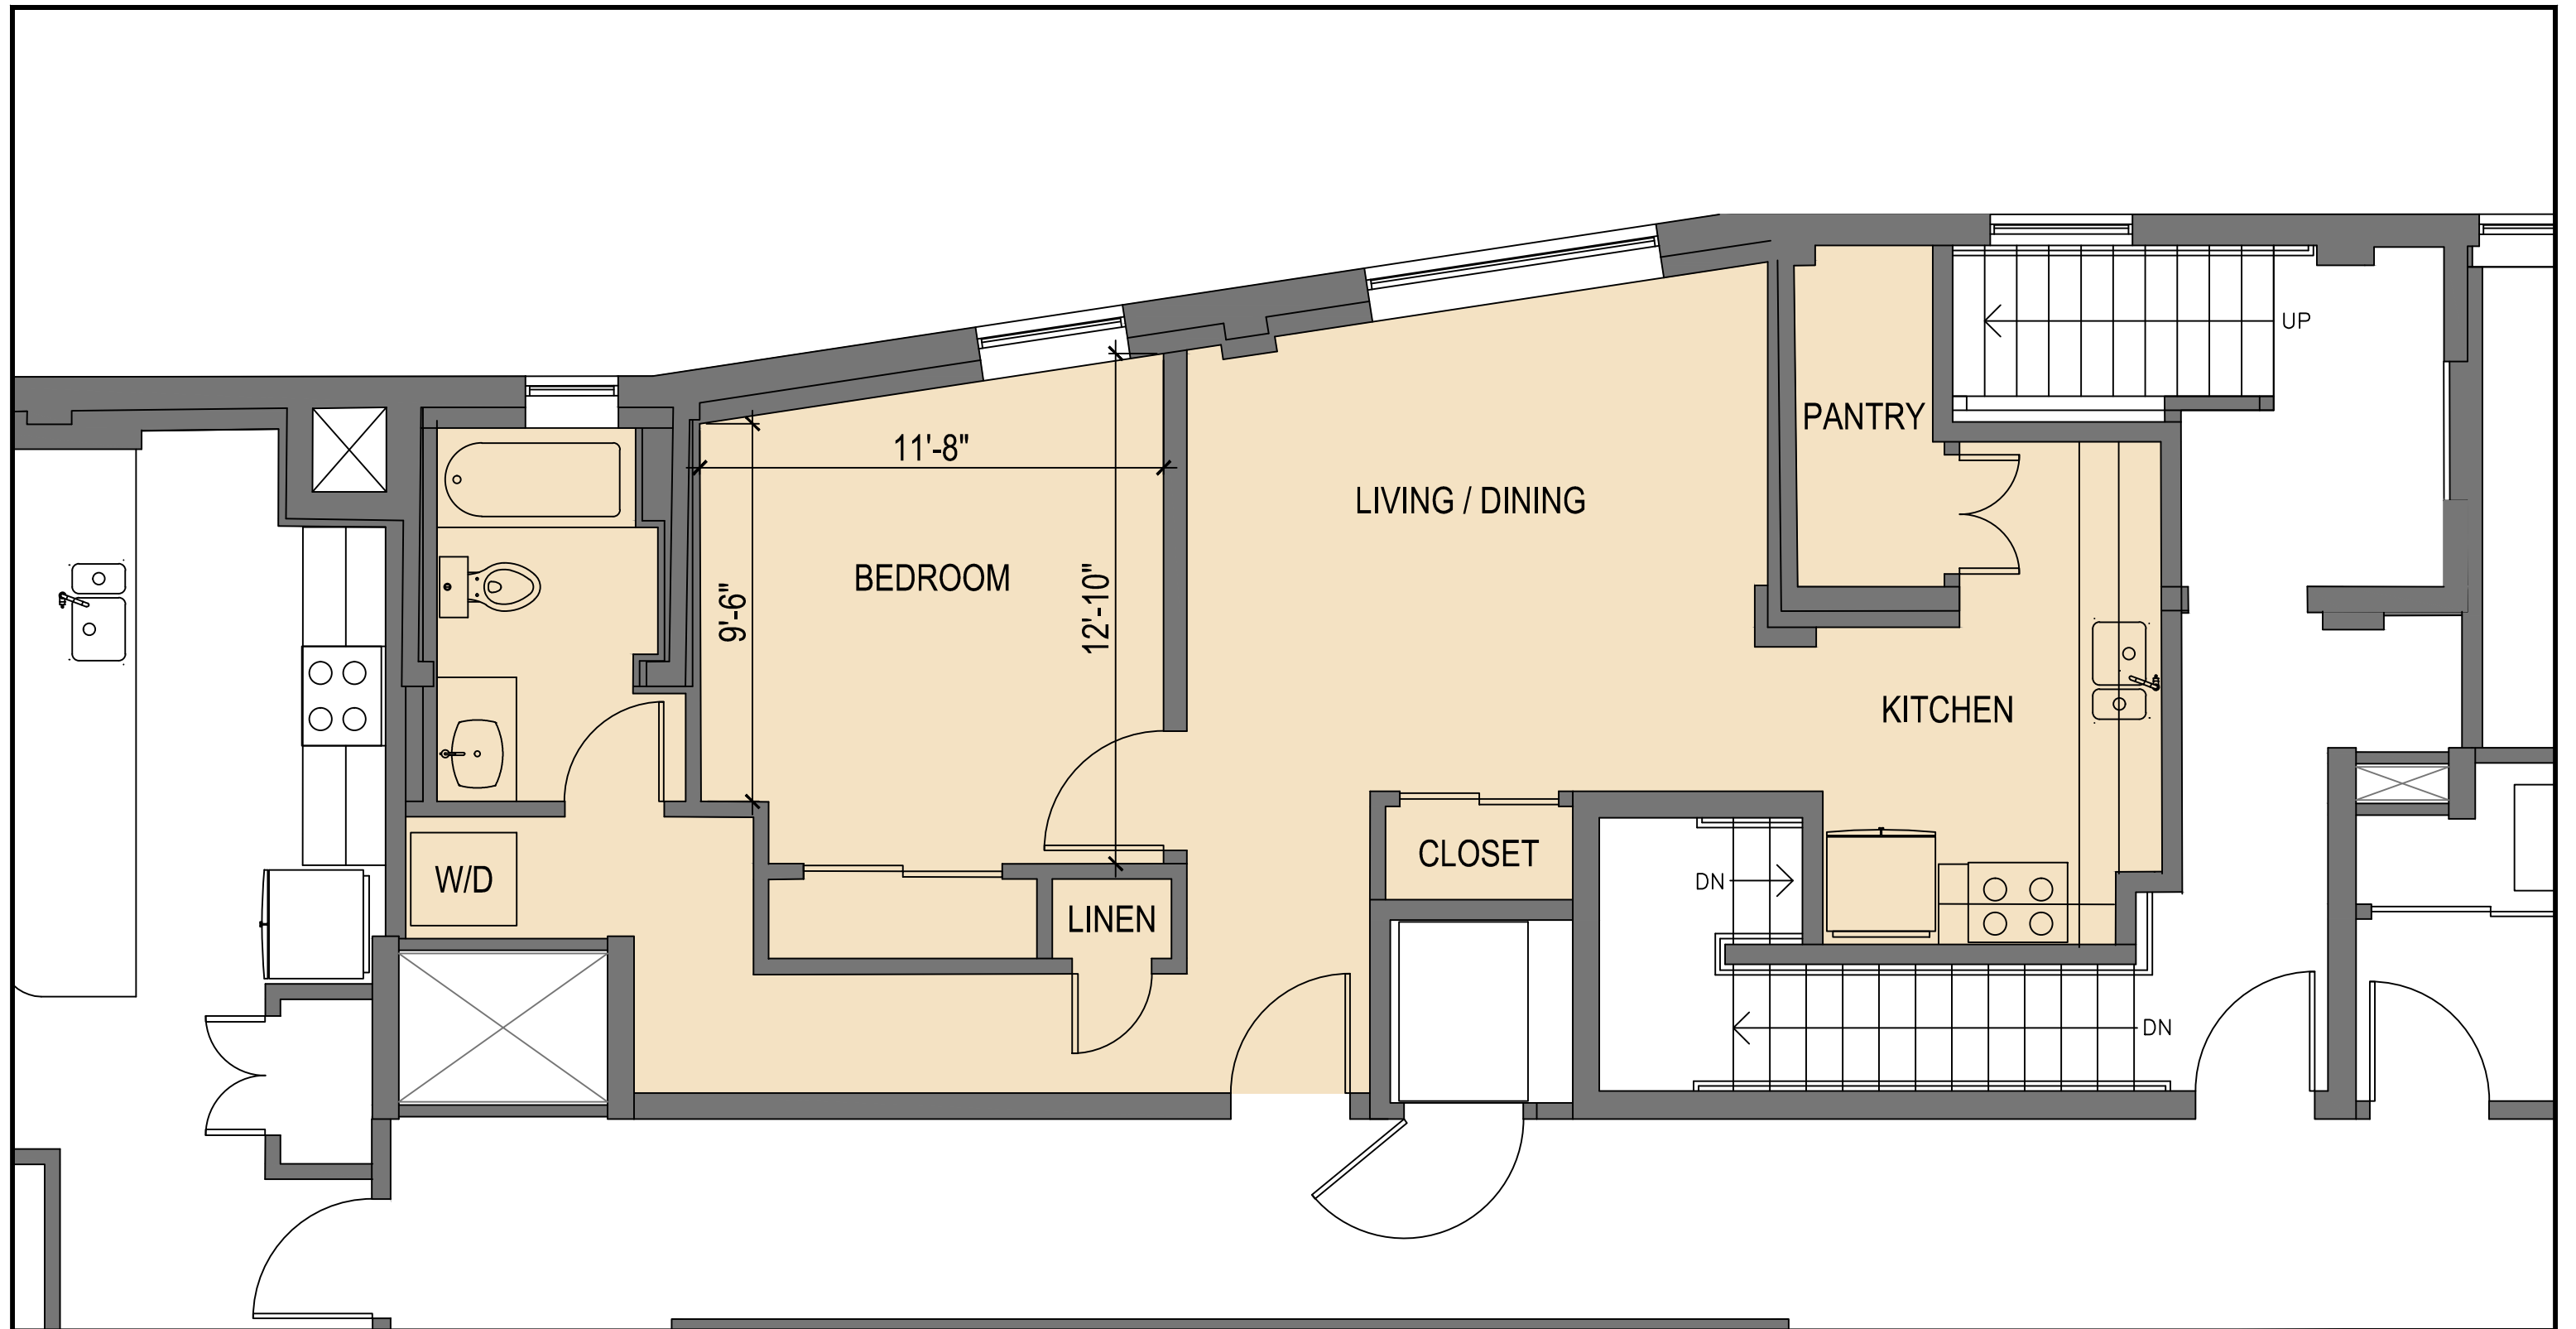

UNIT KEY PLANS

4TH FLOOR

3RD FLOOR

UNIT KEY PLANS

**UNIT 101**  
**2 BEDROOMS / 1 BATH**  
**773 SF**  
 SCALE: 1/4" = 1'-0"  
 ALL DIMENSIONS ARE APPROXIMATE

**UNIT 102**  
**STUDIO ALCOVE / 1 BATH**  
**667 SF**

**SCALE: 3/16" = 1'-0"**

ALL DIMENSIONS ARE APPROXIMATE

**UNIT 201**  
**1 BEDROOM / 1 BATH**  
**692 SF**

**SCALE: 3/16" = 1'-0"**

ALL DIMENSIONS ARE APPROXIMATE

**UNIT 202**  
**1 BEDROOM / 1 BATH**  
**728 SF**

**SCALE: 3/16" = 1'-0"**

ALL DIMENSIONS ARE APPROXIMATE

**UNITS 203 / 303 / 403**  
**STUDIO / 1 BATH**  
**600 - 604 SF**  
**SCALE: 3/16" = 1'-0"**

ALL DIMENSIONS ARE APPROXIMATE

**UNIT 204**  
**1 BEDROOM / 1 BATH**  
**688 SF**

SCALE: 1/4" = 1'-0"  
ALL DIMENSIONS ARE APPROXIMATE

**UNIT 205**  
**2 BEDROOM / 1 BATH**  
**990 SF**

**SCALE: 3/16" = 1'-0"**

ALL DIMENSIONS ARE APPROXIMATE

**UNIT 206 / 306 / 406**  
**1 BEDROOM / 1 BATH**  
**680 - 687 SF**  
**SCALE: 3/16" = 1'-0"**