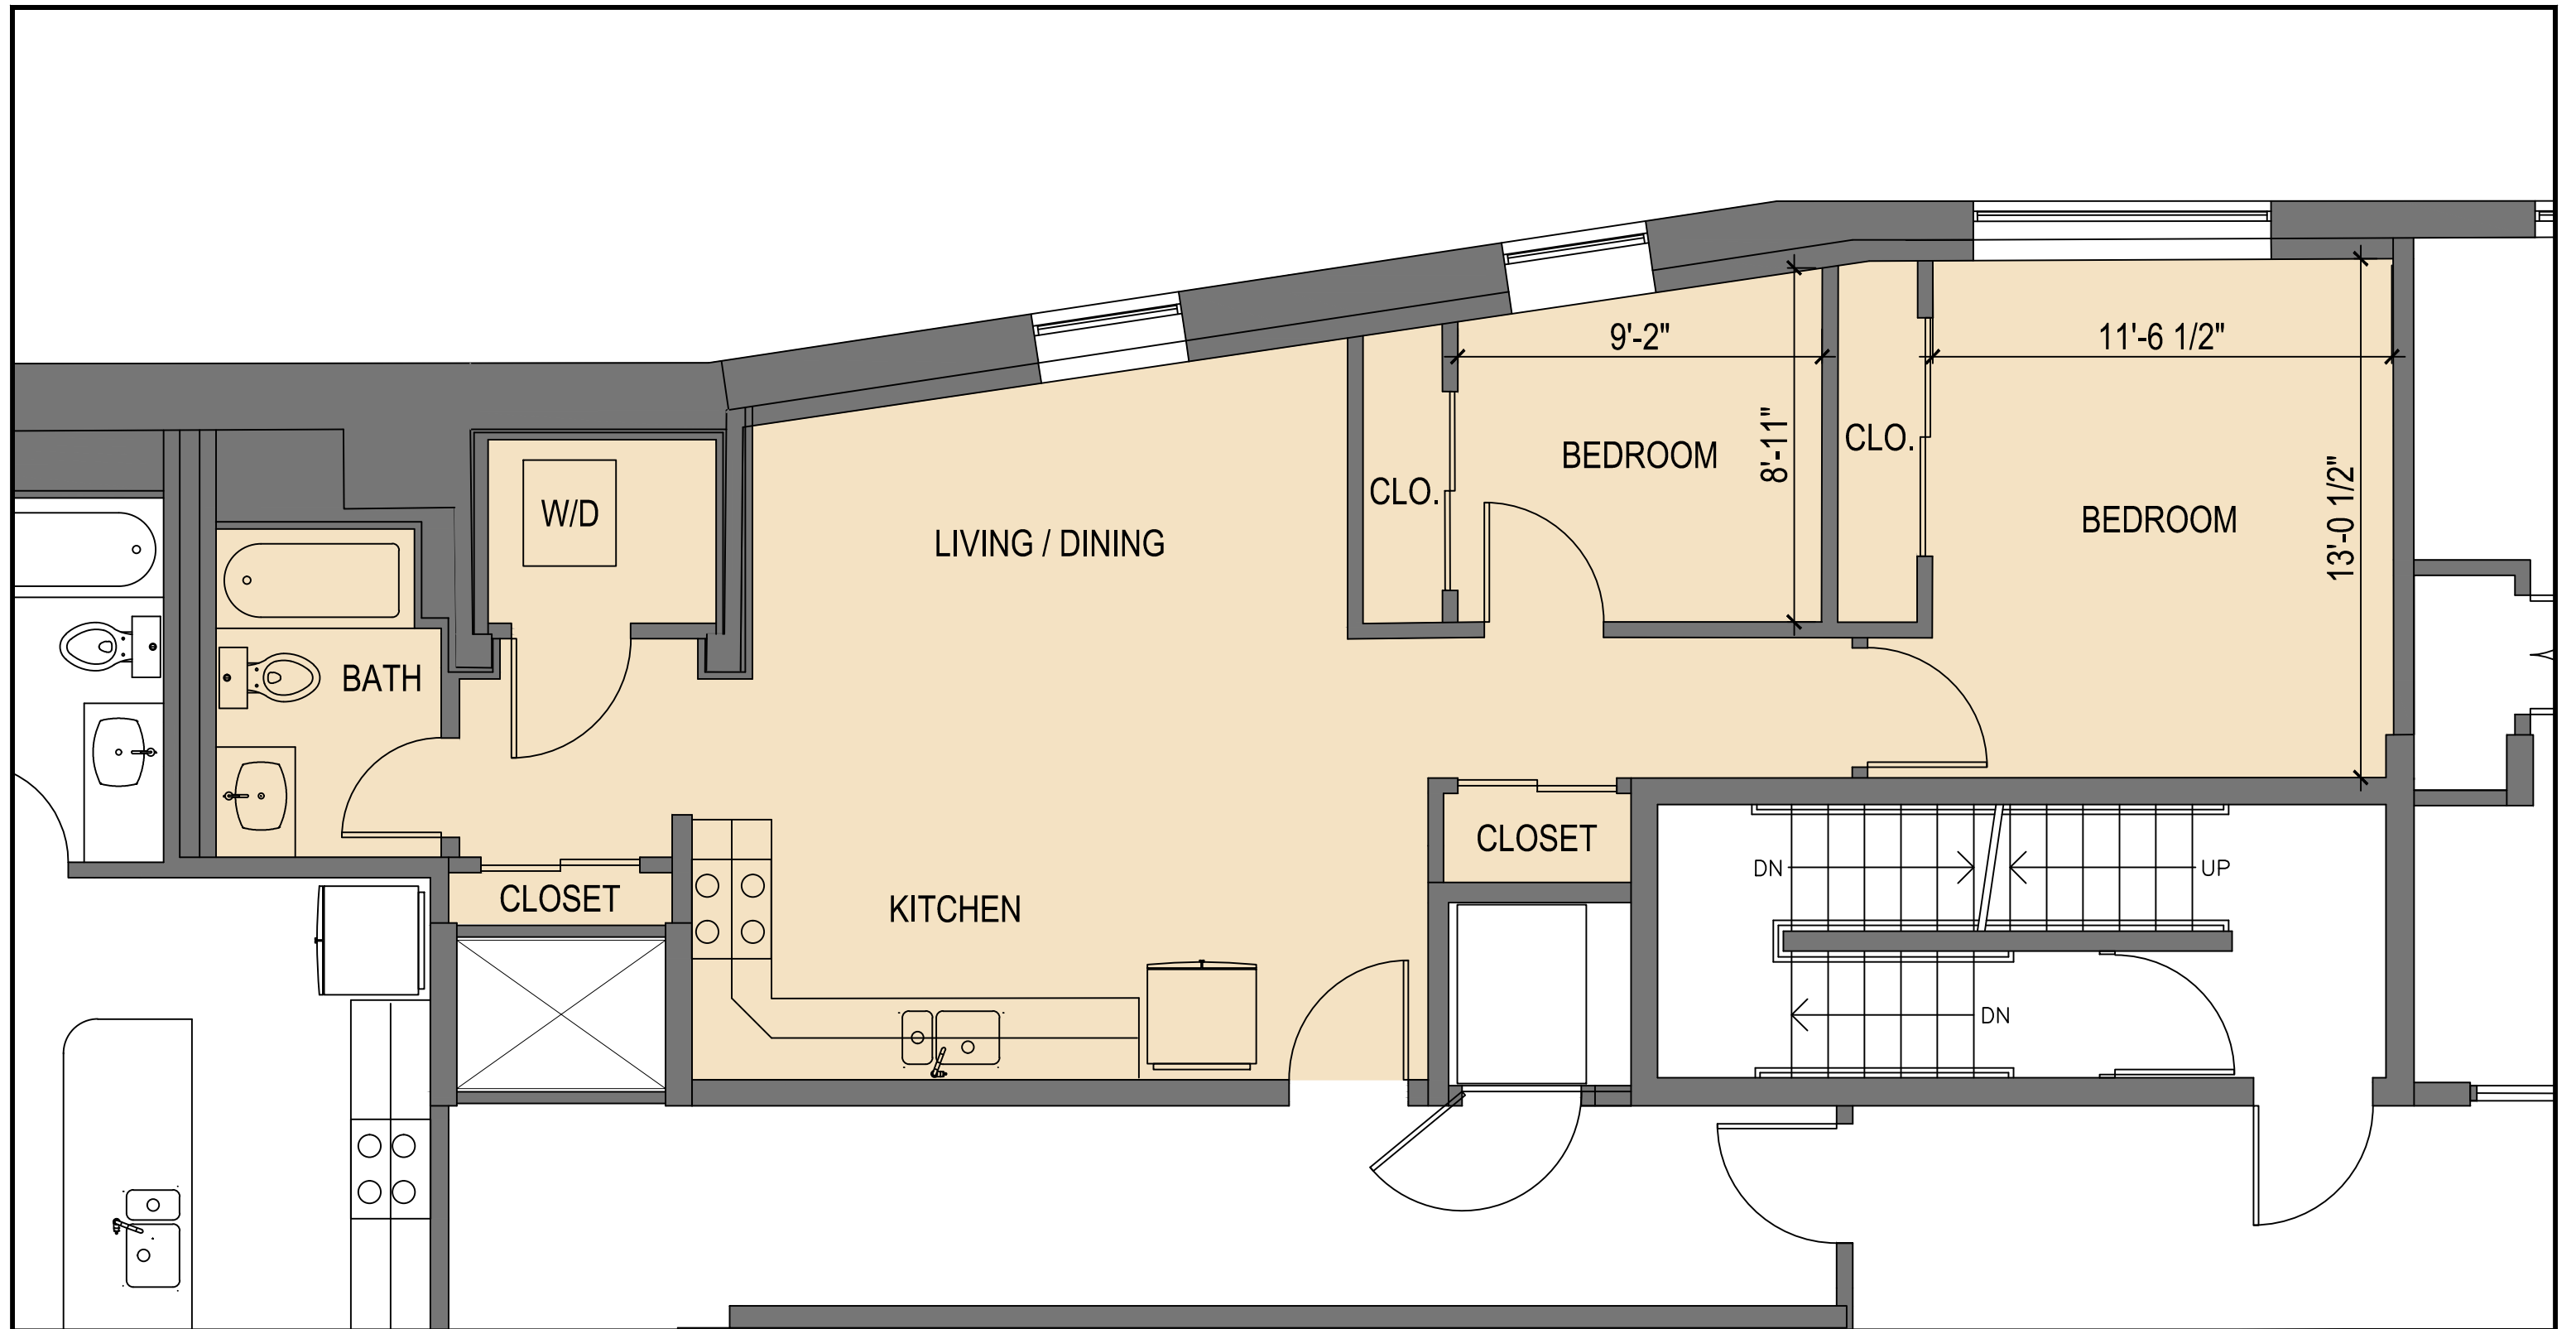

UNIT KEY PLANS

4TH FLOOR

3RD FLOOR

UNIT KEY PLANS

**UNIT 101**  
**2 BEDROOMS / 1 BATH**  
**773 SF**  
 SCALE: 1/4" = 1'-0"  
 ALL DIMENSIONS ARE APPROXIMATE

**UNIT 102**  
**STUDIO ALCOVE / 1 BATH**  
**667 SF**

**SCALE: 3/16" = 1'-0"**

ALL DIMENSIONS ARE APPROXIMATE

**UNIT 201**  
**1 BEDROOM / 1 BATH**  
**692 SF**

**SCALE: 3/16" = 1'-0"**

ALL DIMENSIONS ARE APPROXIMATE

**UNIT 202**  
**1 BEDROOM / 1 BATH**  
**728 SF**

**SCALE: 3/16" = 1'-0"**

ALL DIMENSIONS ARE APPROXIMATE

**UNITS 203 / 303 / 403**  
**STUDIO / 1 BATH**  
**600 - 604 SF**  
**SCALE: 3/16" = 1'-0"**

ALL DIMENSIONS ARE APPROXIMATE

**UNIT 204**  
**1 BEDROOM / 1 BATH**  
**688 SF**

SCALE: 1/4" = 1'-0"  
ALL DIMENSIONS ARE APPROXIMATE

**UNIT 205**  
**2 BEDROOM / 1 BATH**  
**990 SF**

**SCALE: 3/16" = 1'-0"**

ALL DIMENSIONS ARE APPROXIMATE

**UNIT 206 / 306 / 406**  
**1 BEDROOM / 1 BATH**  
**680 - 687 SF**  
**SCALE: 3/16" = 1'-0"**