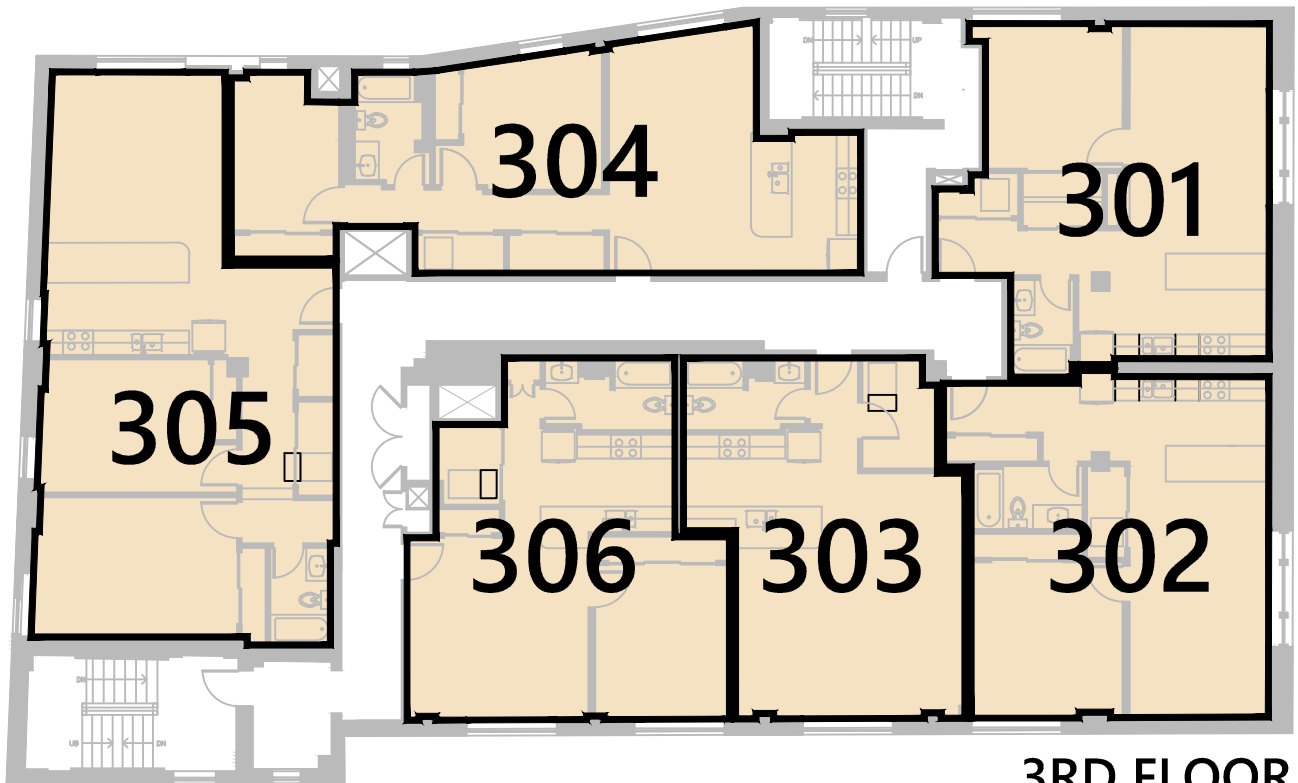

UNIT KEY PLANS

4TH FLOOR

3RD FLOOR

UNIT KEY PLANS

**UNIT 101**  
**2 BEDROOMS / 1 BATH**  
**773 SF**  
 SCALE: 1/4" = 1'-0"  
 ALL DIMENSIONS ARE APPROXIMATE

**UNIT 102**  
**STUDIO ALCOVE / 1 BATH**  
**667 SF**

**SCALE: 3/16" = 1'-0"**

ALL DIMENSIONS ARE APPROXIMATE

**UNIT 201**  
**1 BEDROOM / 1 BATH**  
**692 SF**

**SCALE: 3/16" = 1'-0"**

ALL DIMENSIONS ARE APPROXIMATE

**UNIT 202**  
**1 BEDROOM / 1 BATH**  
**728 SF**

**SCALE: 3/16" = 1'-0"**

ALL DIMENSIONS ARE APPROXIMATE

**UNITS 203 / 303 / 403**  
**STUDIO / 1 BATH**  
**600 - 604 SF**  
**SCALE: 3/16" = 1'-0"**

ALL DIMENSIONS ARE APPROXIMATE

**UNIT 204**  
**1 BEDROOM / 1 BATH**  
**688 SF**

SCALE: 1/4" = 1'-0"  
ALL DIMENSIONS ARE APPROXIMATE

**UNIT 205**  
**2 BEDROOM / 1 BATH**  
**990 SF**

**SCALE: 3/16" = 1'-0"**

ALL DIMENSIONS ARE APPROXIMATE

**UNIT 206 / 306 / 406**  
**1 BEDROOM / 1 BATH**  
**680 - 687 SF**  
**SCALE: 3/16" = 1'-0"**