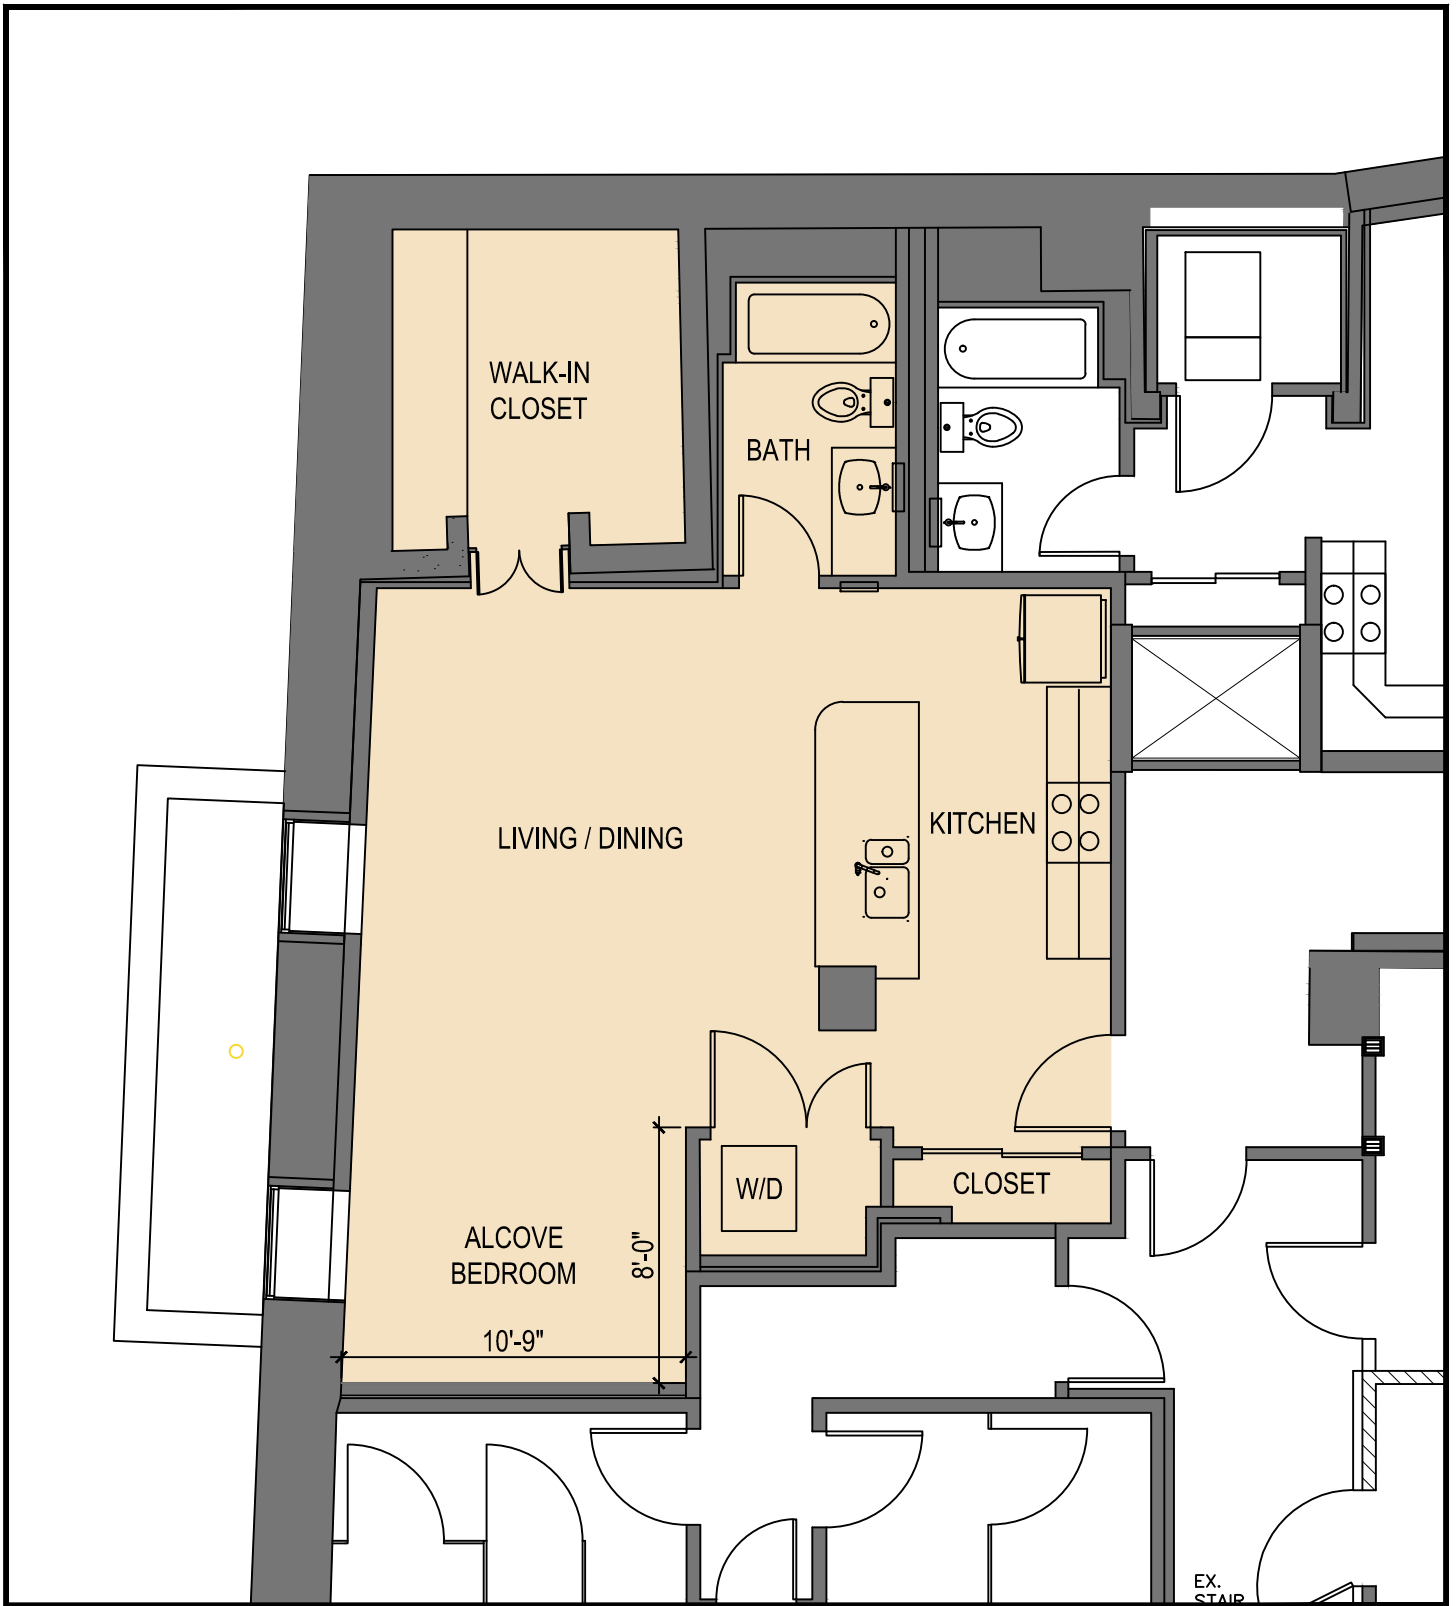

UNIT KEY PLANS

4TH FLOOR

3RD FLOOR

UNIT KEY PLANS

**UNIT 101**  
**2 BEDROOMS / 1 BATH**  
**773 SF**  
 SCALE: 1/4" = 1'-0"  
 ALL DIMENSIONS ARE APPROXIMATE

**UNIT 102**  
**STUDIO ALCOVE / 1 BATH**  
**667 SF**

**SCALE: 3/16" = 1'-0"**

ALL DIMENSIONS ARE APPROXIMATE

**UNIT 201**  
**1 BEDROOM / 1 BATH**  
**692 SF**

**SCALE: 3/16" = 1'-0"**

ALL DIMENSIONS ARE APPROXIMATE

**UNIT 202**  
**1 BEDROOM / 1 BATH**  
**728 SF**

**SCALE: 3/16" = 1'-0"**

ALL DIMENSIONS ARE APPROXIMATE

**UNITS 203 / 303 / 403**  
**STUDIO / 1 BATH**  
**600 - 604 SF**  
**SCALE: 3/16" = 1'-0"**

ALL DIMENSIONS ARE APPROXIMATE

**UNIT 204**  
**1 BEDROOM / 1 BATH**  
**688 SF**

SCALE: 1/4" = 1'-0"  
ALL DIMENSIONS ARE APPROXIMATE

**UNIT 205**  
**2 BEDROOM / 1 BATH**  
**990 SF**

**SCALE: 3/16" = 1'-0"**

ALL DIMENSIONS ARE APPROXIMATE

**UNIT 206 / 306 / 406**  
**1 BEDROOM / 1 BATH**  
**680 - 687 SF**  
**SCALE: 3/16" = 1'-0"**