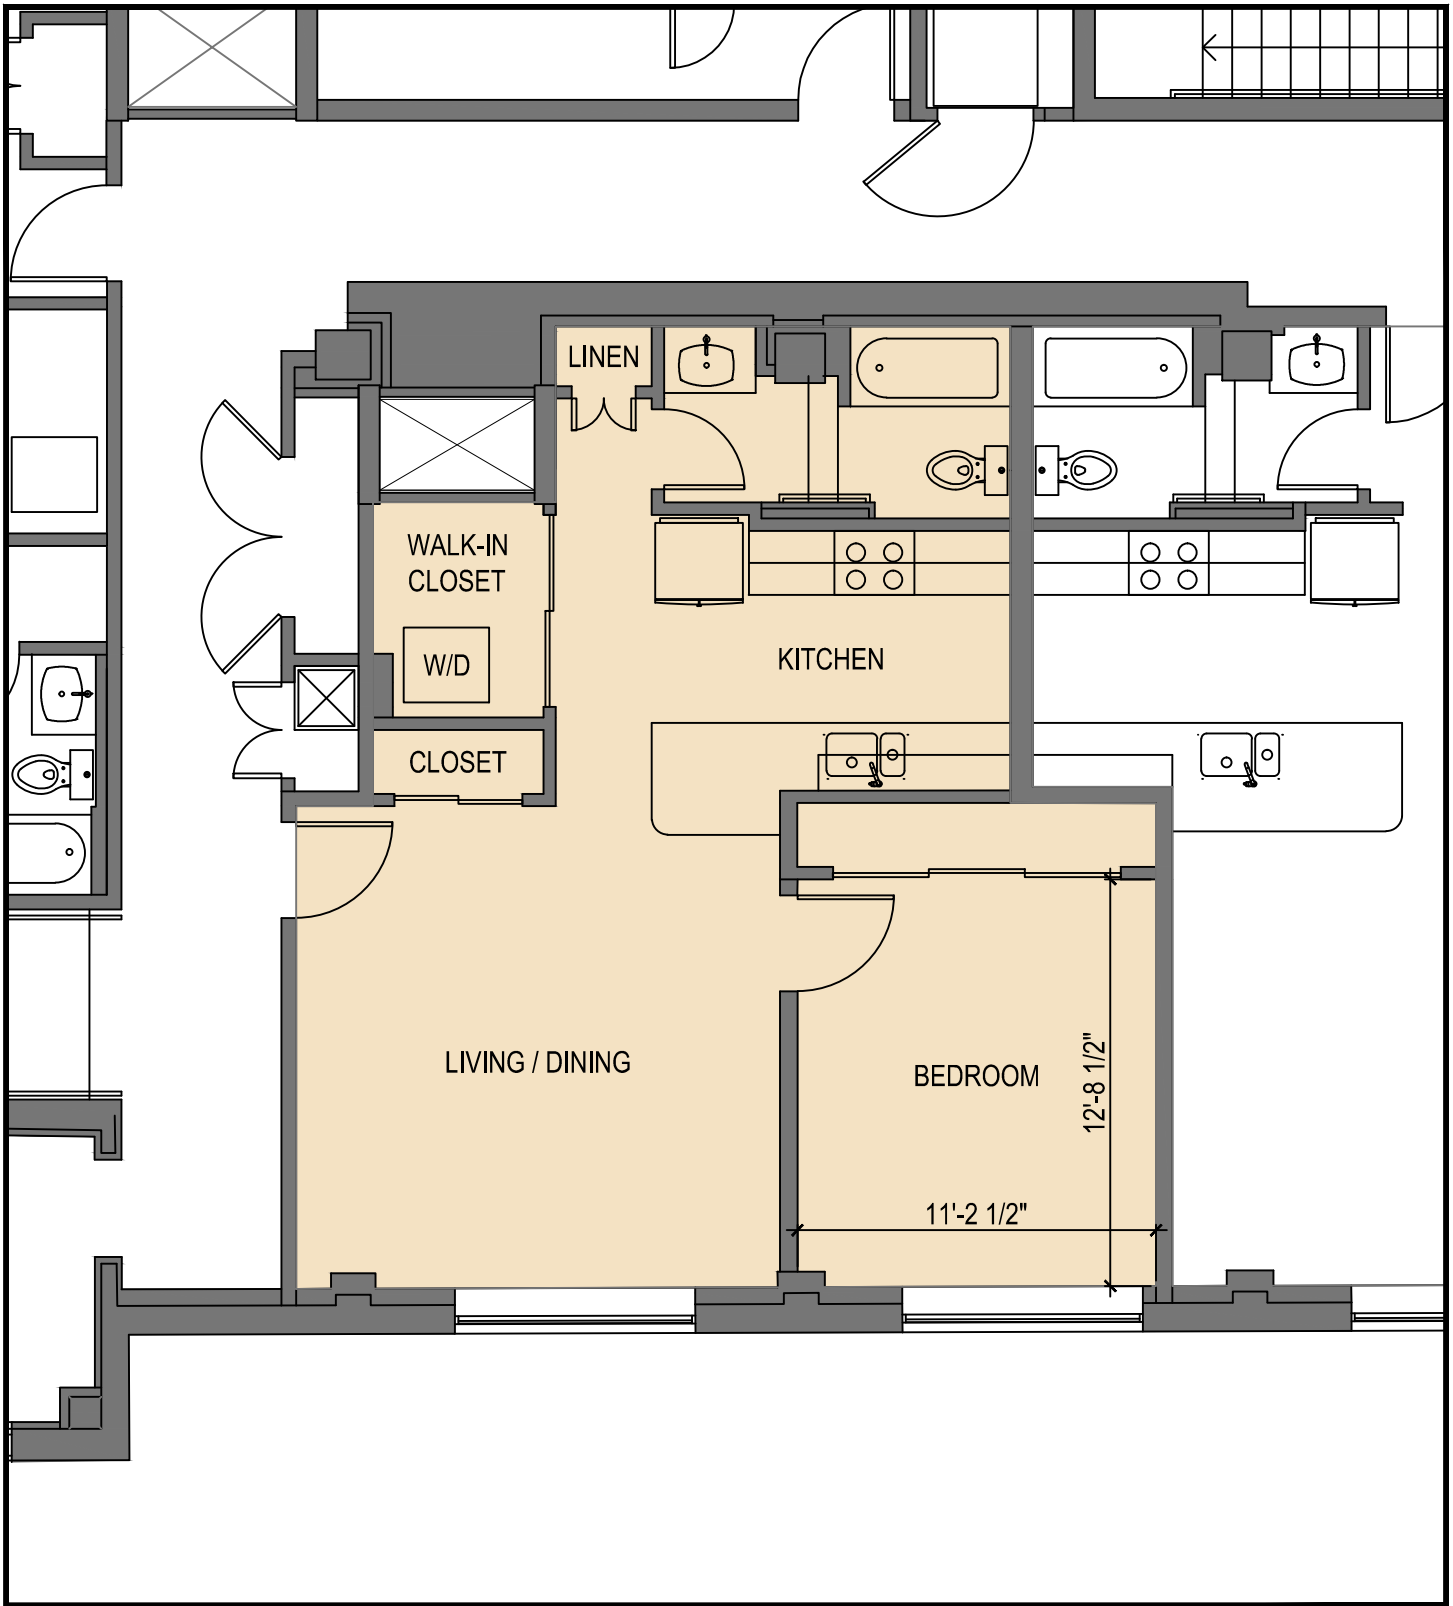

ALL DIMENSIONS ARE APPROXIMATE

**UNITS 203 / 303 / 403**  
**STUDIO / 1 BATH**  
**600 - 604 SF**  
**SCALE: 3/16" = 1'-0"**

ALL DIMENSIONS ARE APPROXIMATE

**UNITS 304 / 404**  
**2 BEDROOMS / 1 BATH**  
**856 - 862 SF**  
 SCALE: 1/4" = 1'-0"  
 ALL DIMENSIONS ARE APPROXIMATE

**UNIT 305 / 405**  
**2 BEDROOMS / 1 BATH**  
**1,014 - 1,016 SF**  
**SCALE: 3/16" = 1'-0"**

ALL DIMENSIONS ARE APPROXIMATE

**UNIT 206 / 306 / 406**  
**1 BEDROOM / 1 BATH**  
**680 - 687 SF**  
**SCALE: 3/16" = 1'-0"**

ALL DIMENSIONS ARE APPROXIMATE