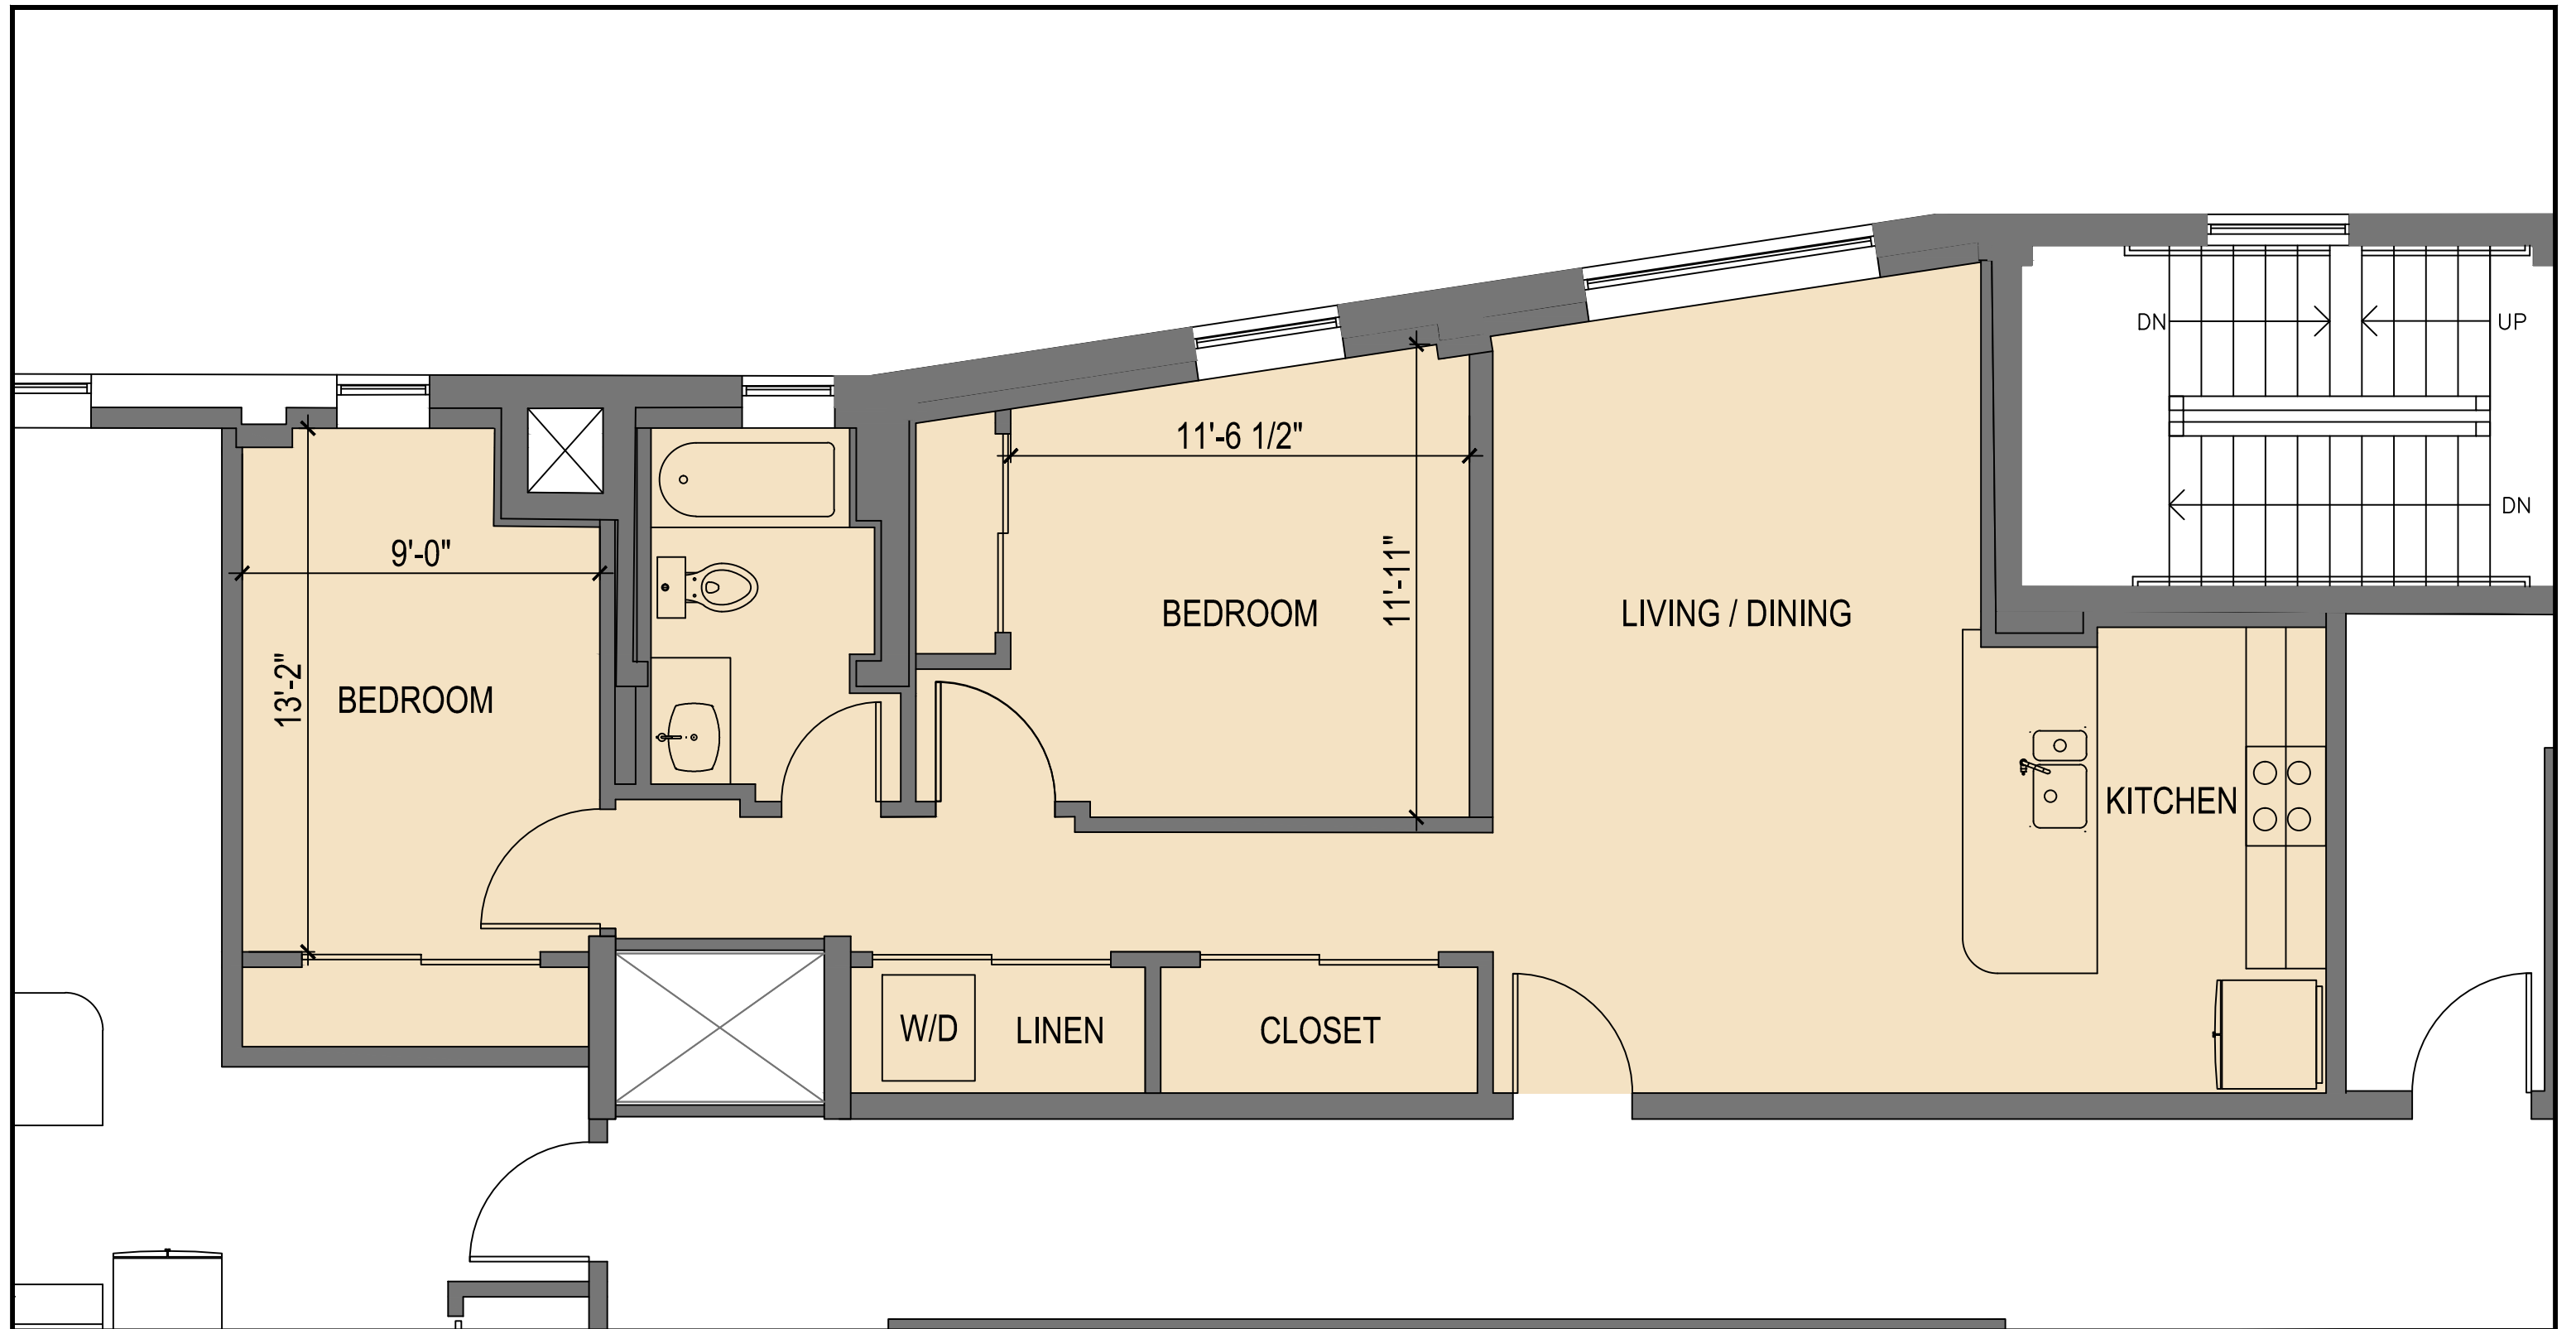

**UNIT 305 / 405**  
**2 BEDROOMS / 1 BATH**  
**1,014 - 1,016 SF**  
**SCALE: 3/16" = 1'-0"**

ALL DIMENSIONS ARE APPROXIMATE

**UNIT 206 / 306 / 406**  
**1 BEDROOM / 1 BATH**  
**680 - 687 SF**  
**SCALE: 3/16" = 1'-0"**

ALL DIMENSIONS ARE APPROXIMATE

**UNIT 401**  
**1 BEDROOM / 1 BATH**  
**683 SF**

**SCALE: 3/16" = 1'-0"**

ALL DIMENSIONS ARE APPROXIMATE

**UNIT 402**  
**1 BEDROOM / 1 BATH**  
**742 SF**

**SCALE: 3/16" = 1'-0"**

ALL DIMENSIONS ARE APPROXIMATE

**UNITS 203 / 303 / 403**  
**STUDIO / 1 BATH**  
**600 - 604 SF**  
**SCALE: 3/16" = 1'-0"**

ALL DIMENSIONS ARE APPROXIMATE

**UNITS 304 / 404**  
**2 BEDROOMS / 1 BATH**  
**856 - 862 SF**  
 SCALE: 1/4" = 1'-0"  
 ALL DIMENSIONS ARE APPROXIMATE