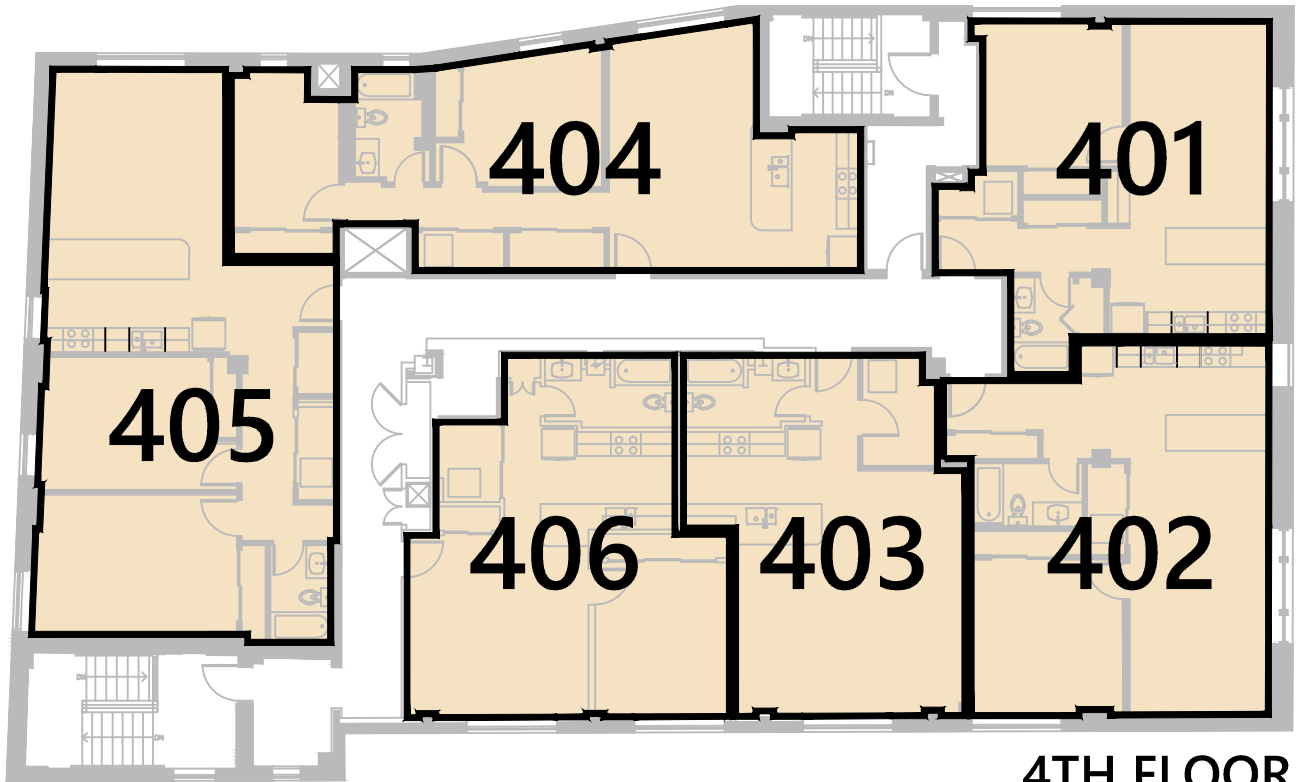

UNIT KEY PLANS

4TH FLOOR

3RD FLOOR

UNIT KEY PLANS

**UNIT 101**  
**2 BEDROOMS / 1 BATH**  
**773 SF**  
 SCALE: 1/4" = 1'-0"  
 ALL DIMENSIONS ARE APPROXIMATE

**UNIT 102**  
**STUDIO ALCOVE / 1 BATH**  
**667 SF**

**SCALE: 3/16" = 1'-0"**

ALL DIMENSIONS ARE APPROXIMATE

**UNIT 201**  
**1 BEDROOM / 1 BATH**  
**692 SF**

**SCALE: 3/16" = 1'-0"**

ALL DIMENSIONS ARE APPROXIMATE

**UNIT 202**  
**1 BEDROOM / 1 BATH**  
**728 SF**

**SCALE: 3/16" = 1'-0"**

ALL DIMENSIONS ARE APPROXIMATE

**UNITS 203 / 303 / 403**  
**STUDIO / 1 BATH**  
**600 - 604 SF**  
**SCALE: 3/16" = 1'-0"**

ALL DIMENSIONS ARE APPROXIMATE

**UNIT 204**  
**1 BEDROOM / 1 BATH**  
**688 SF**

SCALE: 1/4" = 1'-0"  
ALL DIMENSIONS ARE APPROXIMATE

**UNIT 205**  
**2 BEDROOM / 1 BATH**  
**990 SF**

**SCALE: 3/16" = 1'-0"**

ALL DIMENSIONS ARE APPROXIMATE

**UNIT 206 / 306 / 406**  
**1 BEDROOM / 1 BATH**  
**680 - 687 SF**  
**SCALE: 3/16" = 1'-0"**